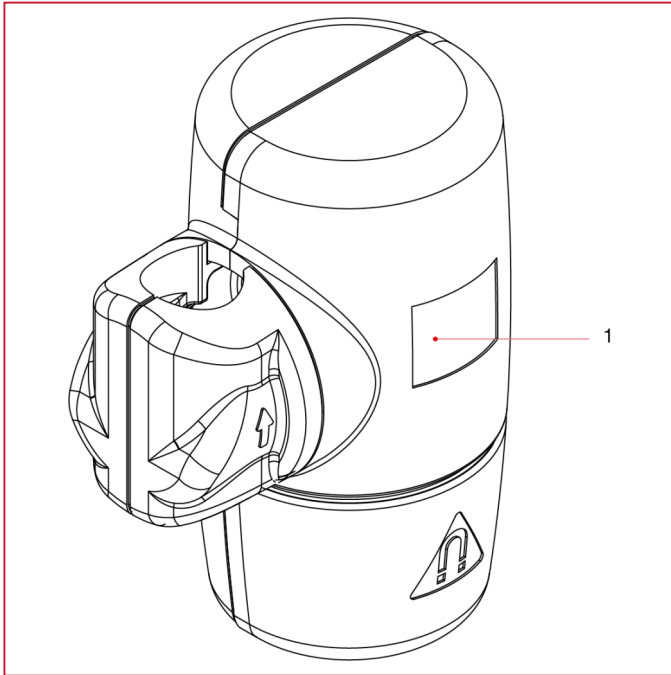

MAGNETIC DIRT SEPARATORS

COP188S Insulation shells for magnetic dirt separator IMAG-XL

MATERIALS

POS.	DESCRIPTION	N.	MATERIAL
1	Insulation shell	1	Polymer