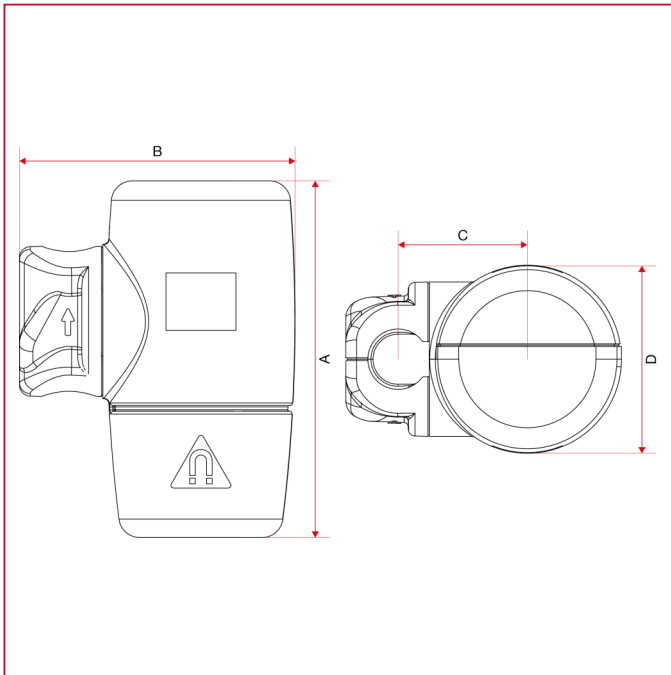

MAGNETIC DIRT SEPARATORS

COP188S Insulation shells for magnetic dirt separator IMAG-XL

OVERALL DIMENSIONS

A	254
B	196,2
C	92
D	134