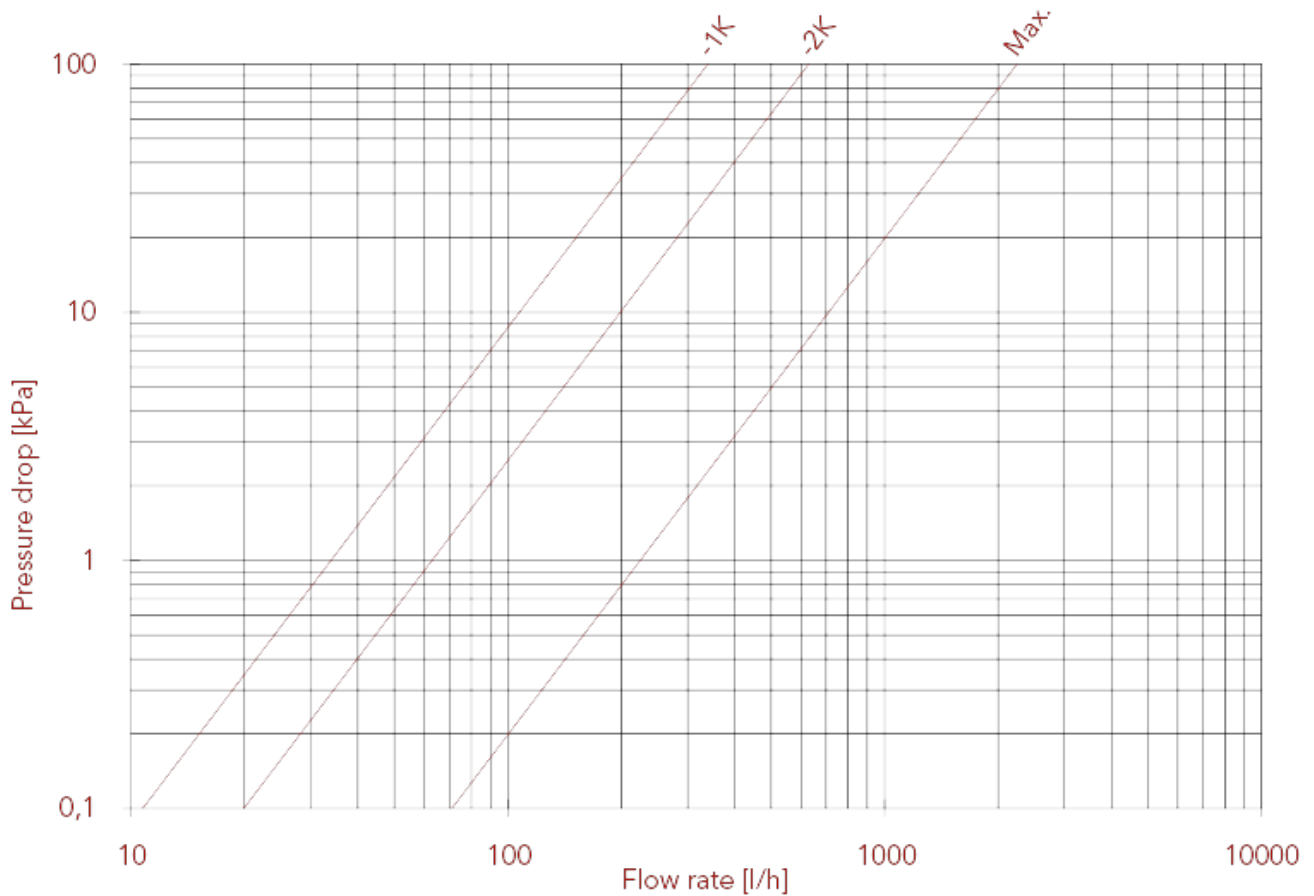

CONVERTIBLE VALVES AND LOCKSHIELDS

995V Angle convertible valve with handle, male thread

LOSS DIAGRAM (With water) size 3/8"

	3/8"	1/2"
KV	1K:0,34;2K:0,63;MAX:2,25	1K:0,34;2K:0,63;MAX:2,28

CONVERTIBLE VALVES AND LOCKSHIELDS

LOSS DIAGRAM (With water) size 1/2"

	3/8"	1/2"
KV	1K:0,34;2K:0,63;MAX:2,25	1K:0,34;2K:0,63;MAX:2,28