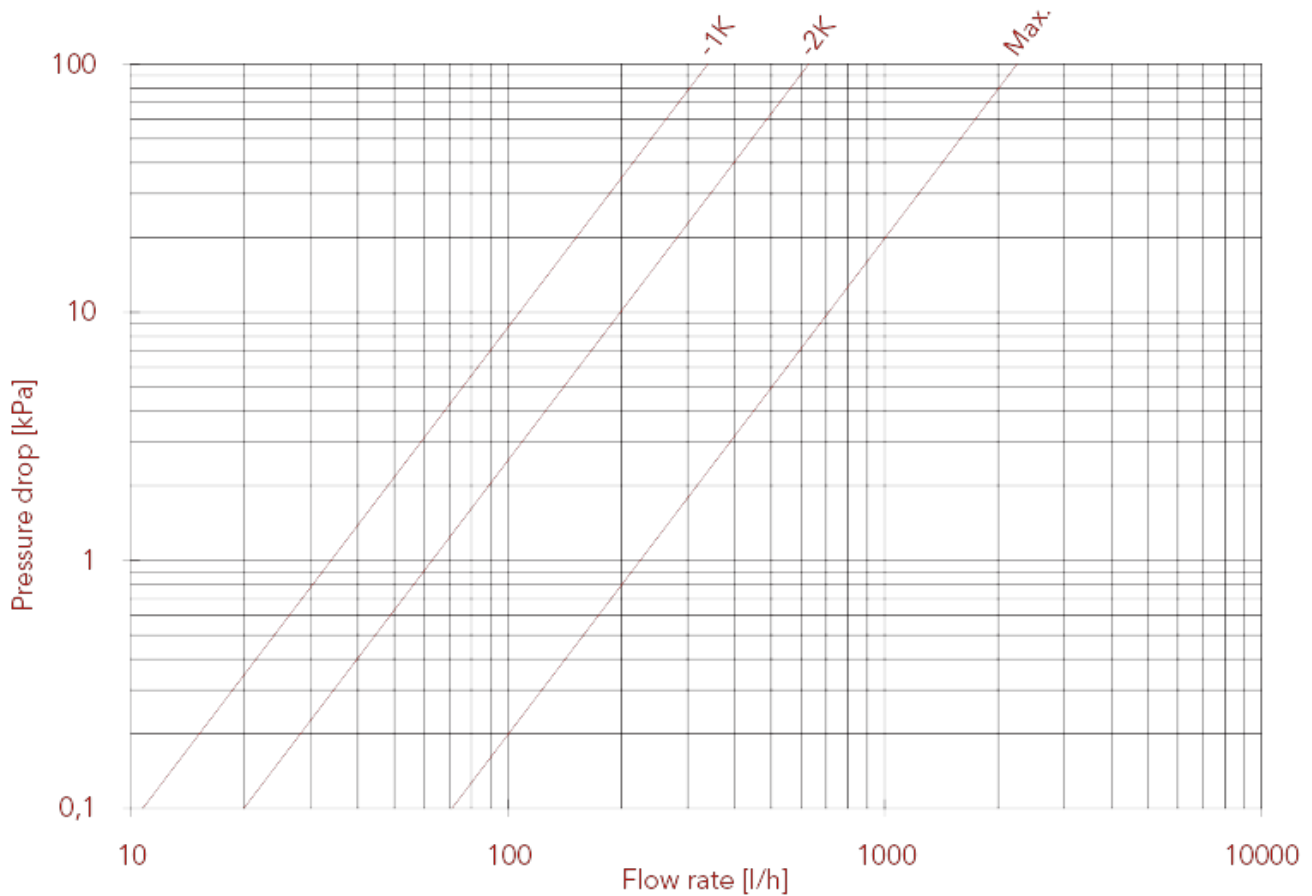

CONVERTIBLE VALVES AND LOCKSHIELDS

995C Angle convertible valve with cap, male thread

LOSS DIAGRAM (With water) size 3/8"

| | 3/8" | 1/2" |
|----|--------------------------|--------------------------|
| KV | 1K:0,34;2K:0,63;MAX:2,25 | 1K:0,34;2K:0,63;MAX:2,28 |

CONVERTIBLE VALVES AND LOCKSHIELDS

LOSS DIAGRAM (With water) size 1/2"

| | 3/8" | 1/2" |
|----|--------------------------|--------------------------|
| KV | 1K:0,34;2K:0,63;MAX:2,25 | 1K:0,34;2K:0,63;MAX:2,28 |