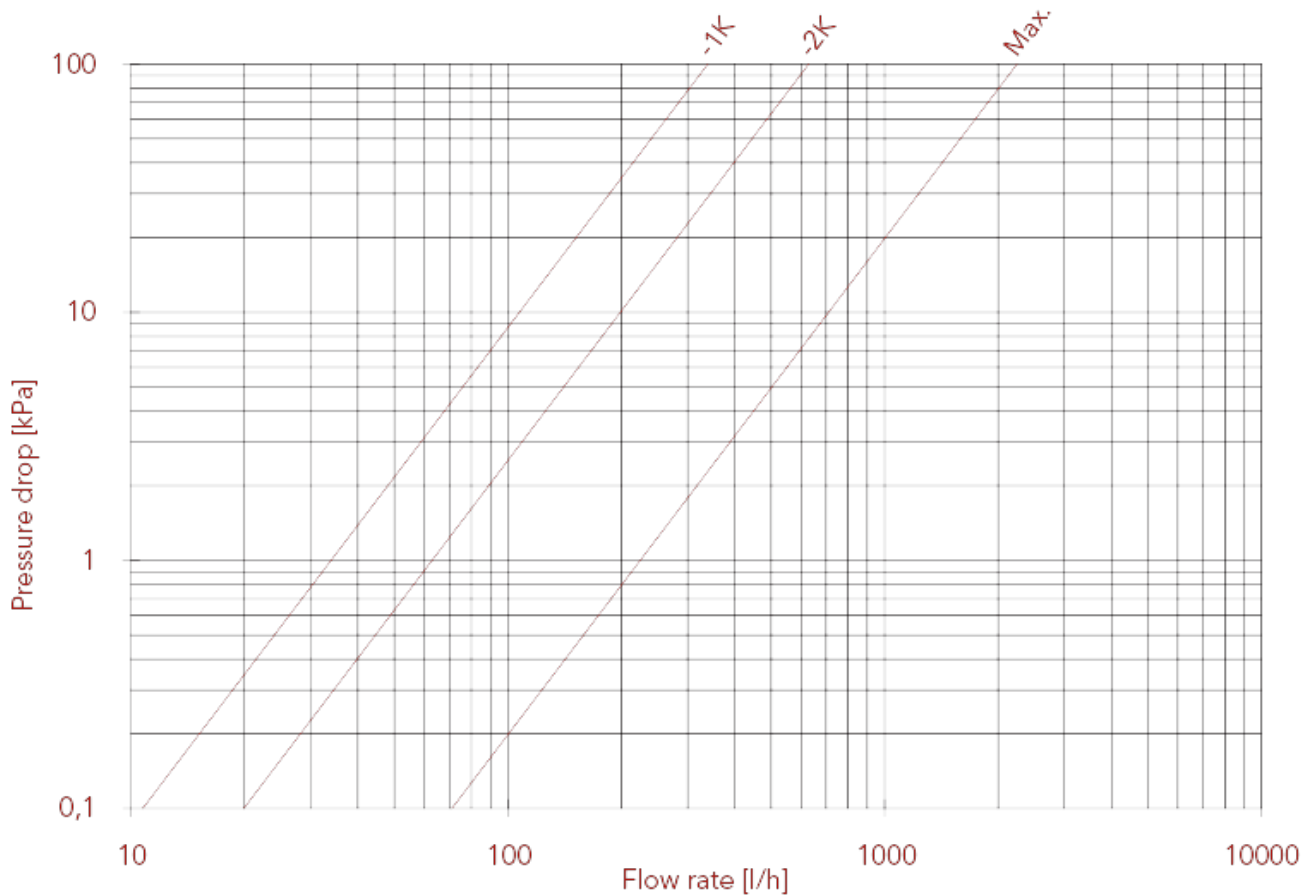

CONVERTIBLE VALVES AND LOCKSHIELDS

994V Angle convertible valve with handle, female thread

LOSS DIAGRAM (With water) size 3/8"

	3/8"	1/2"
KV	1K:0,34;2K:0,63;MAX:2,25	1K:0,34;2K:0,63;MAX:2,28

CONVERTIBLE VALVES AND LOCKSHIELDS

LOSS DIAGRAM (With water) size 1/2"

	3/8"	1/2"
KV	1K:0,34;2K:0,63;MAX:2,25	1K:0,34;2K:0,63;MAX:2,28