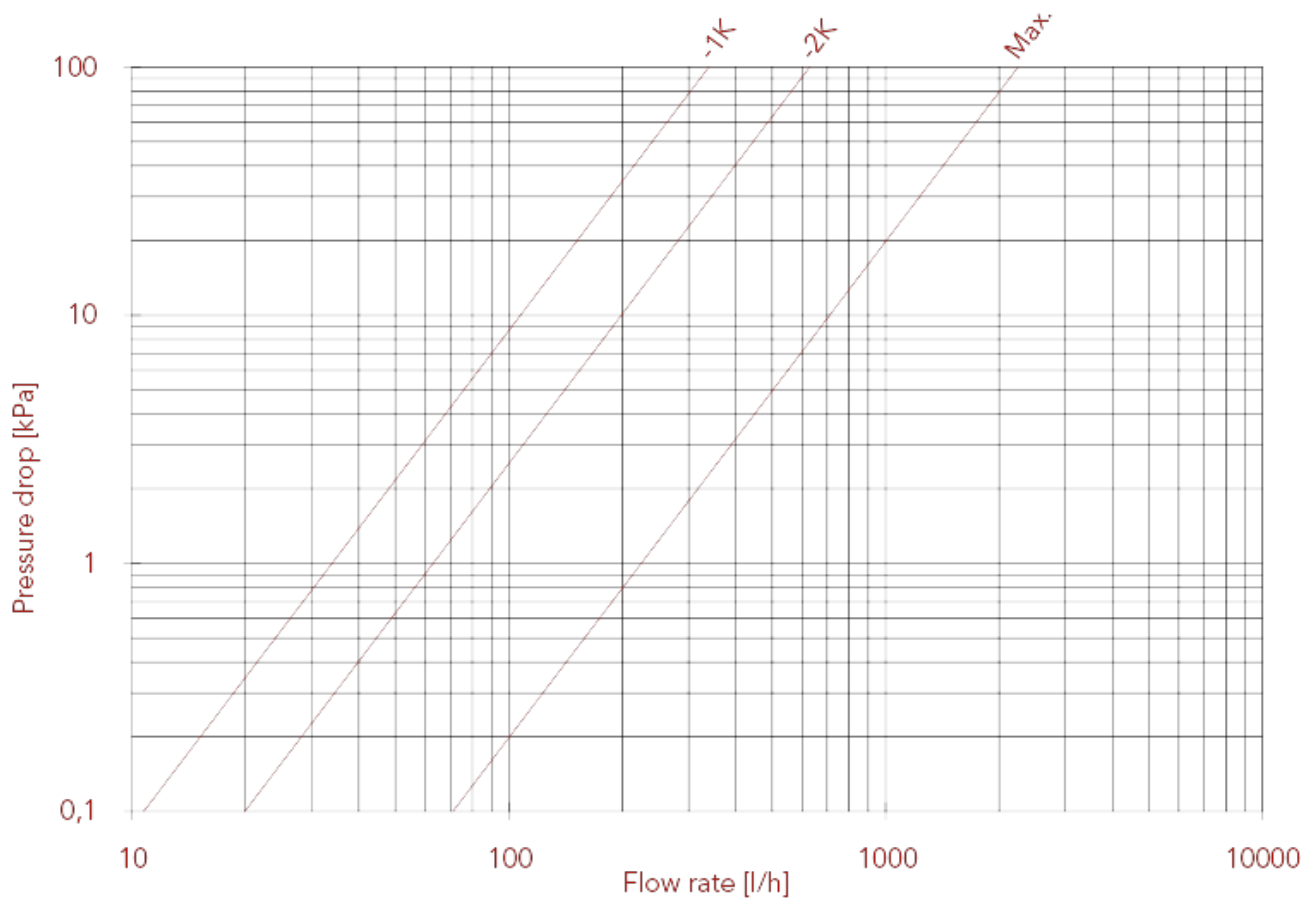

CONVERTIBLE VALVES AND LOCKSHIELDS

994C Angle convertible valve with cap, female thread

LOSS DIAGRAM (With water) size 3/8"

	3/8"	1/2"
KV	1K:0,34;2K:0,63;MAX:2,25	1K:0,34;2K:0,63;MAX:2,28

CONVERTIBLE VALVES AND LOCKSHIELDS

LOSS DIAGRAM (With water) size 1/2"

	3/8"	1/2"
KV	1K:0,34;2K:0,63;MAX:2,25	1K:0,34;2K:0,63;MAX:2,28