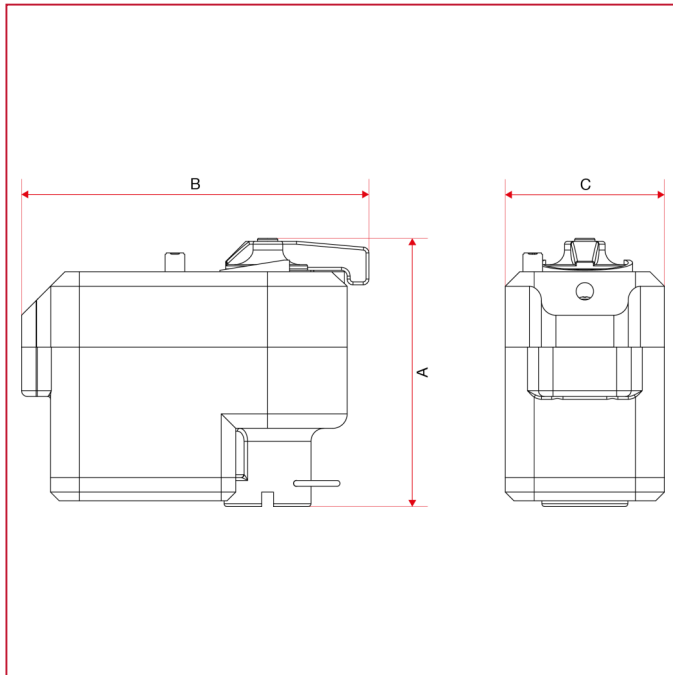

ELECTRIC ACTUATORS AND ZONE BALL VALVES

991 Electric actuator for zone ball valves with manual unlocking device

OVERALL DIMENSIONS

	230V x 25sec	230V x 50sec	24V x 50sec
A	92,5	92,5	92,5
B	120	120	120
C	55	55	55