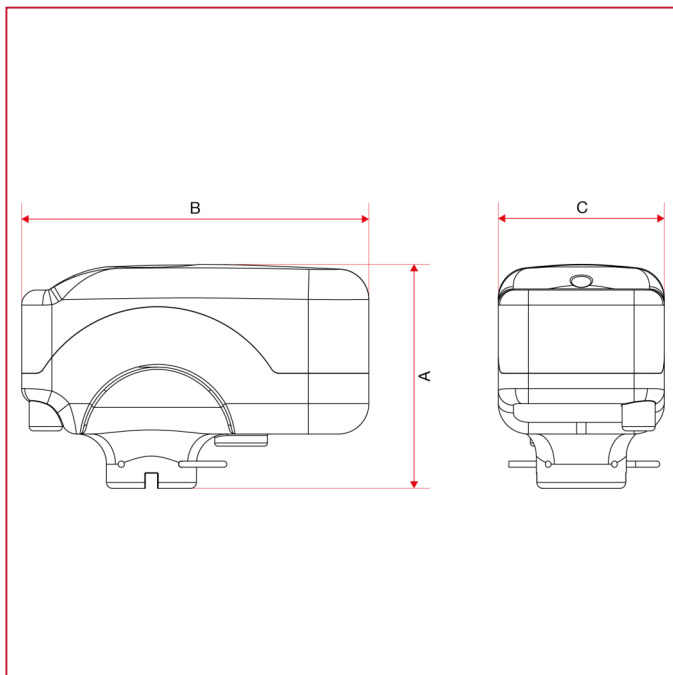

ELECTRIC ACTUATORS AND ZONE BALL VALVES

989 Electric actuator for zone ball valves

OVERALL DIMENSIONS

	230V x 90sec
A	74
B	115
C	55