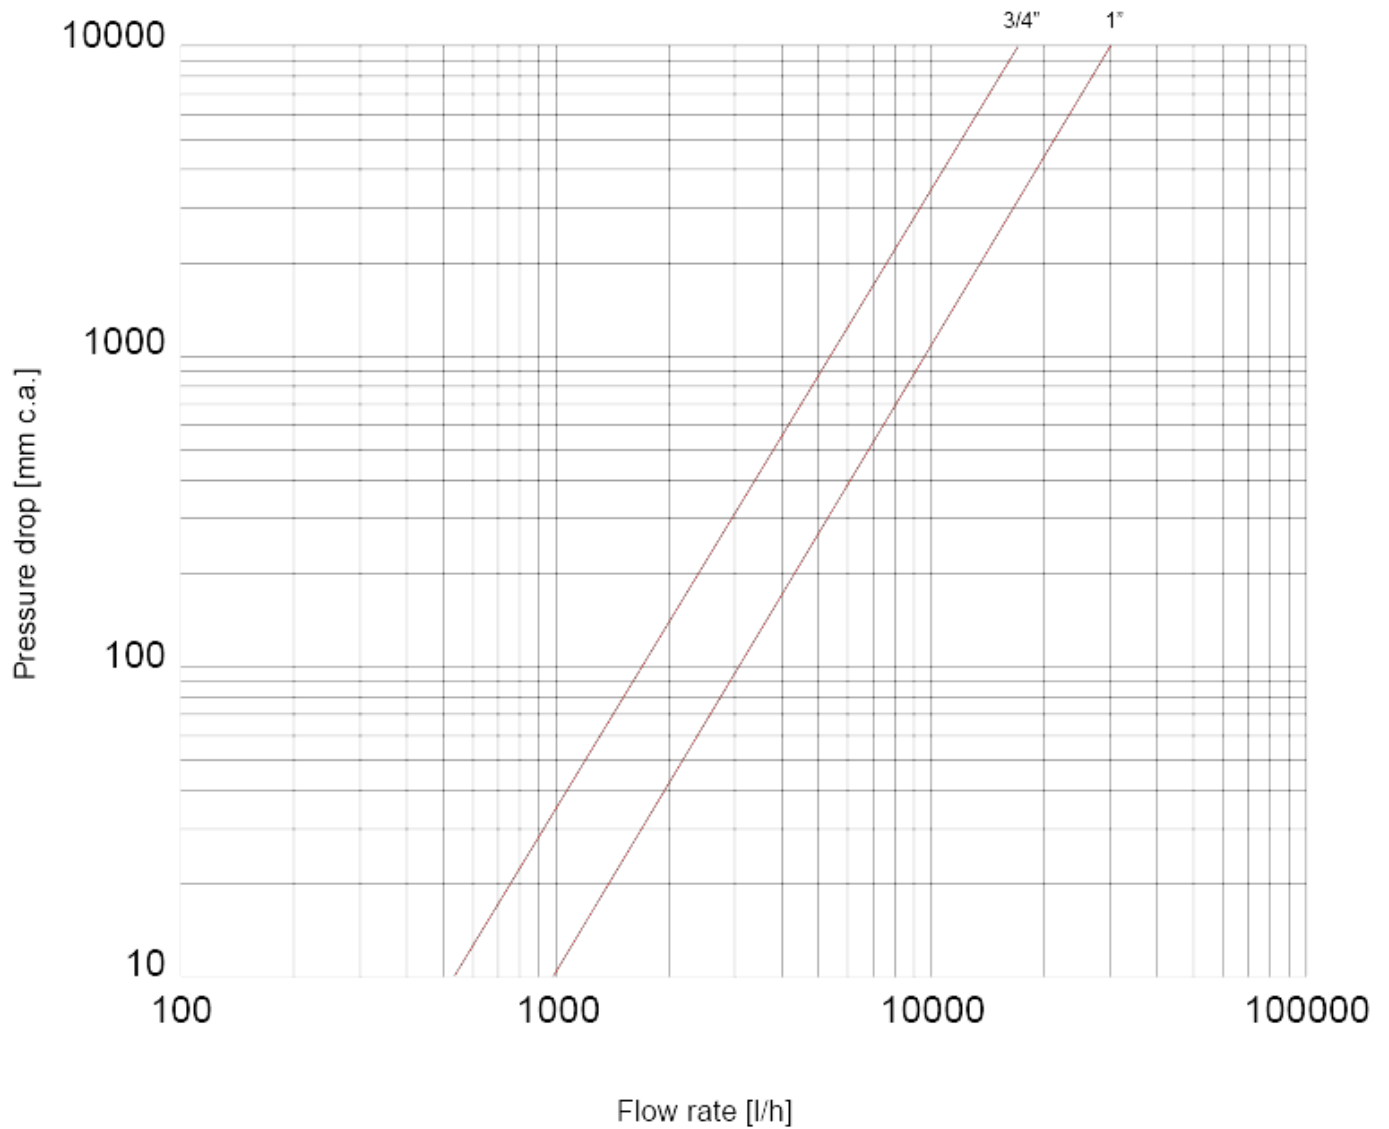

ELECTRIC ACTUATORS AND ZONE BALL VALVES

984 3-way zone ball valve

LOSS DIAGRAM (With water)

	3/4"	1"
KV	17,10 - By-pass 1,20	30,60 - By-pass 2,15

ELECTRIC ACTUATORS AND ZONE BALL VALVES

LOSS DIAGRAM (With water) By-pass

KV	3/4"	1"
	17,10 - By-pass 1,20	30,60 - By-pass 2,15