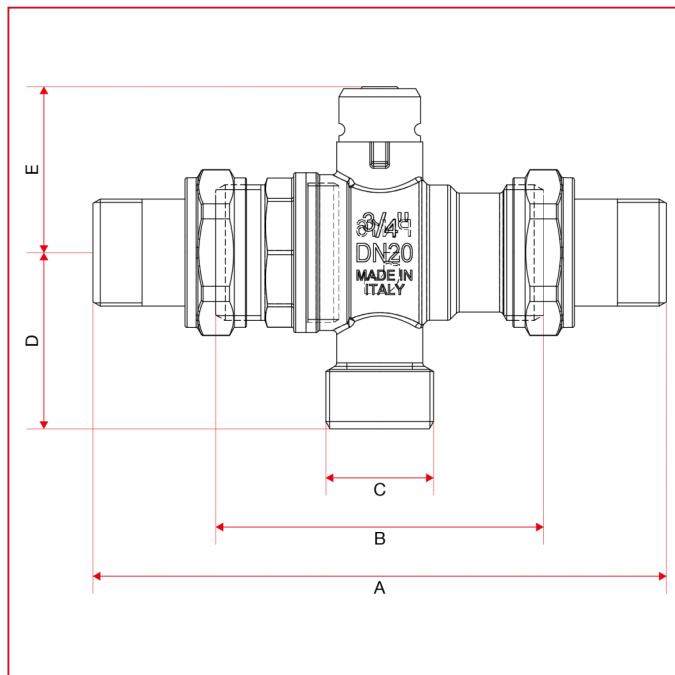

ELECTRIC ACTUATORS AND ZONE BALL VALVES

984 3-way zone ball valve

OVERALL DIMENSIONS

	3/4"	1"
DN	20	25
A	140	163
B	80	94
C	G 3/4"	G 3/4"
D	43	39,75
E	40,5	44,5
Kg/cm ² bar	16	16
LBS - psi	232	232