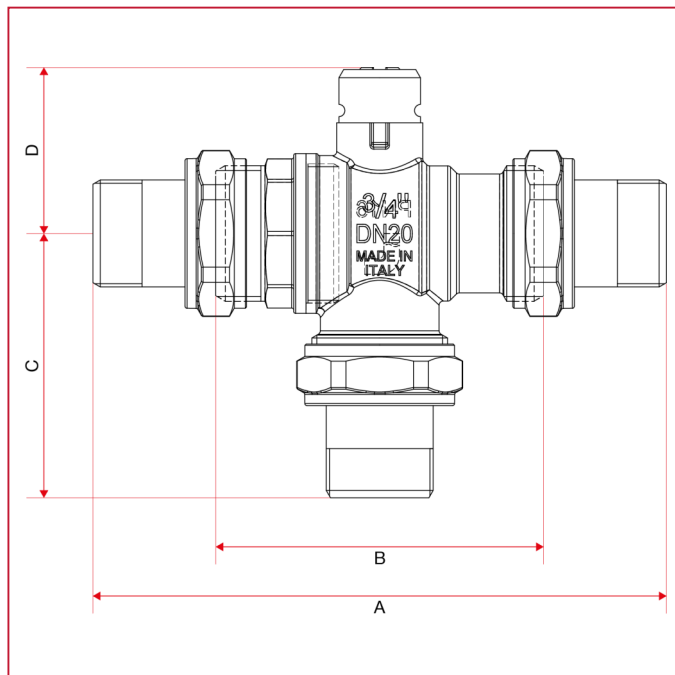

ELECTRIC ACTUATORS AND ZONE BALL VALVES

982 3-way diverter zone ball valve

OVERALL DIMENSIONS

	3/4"	1"
DN	20	25
A	140	163
B	80	94
C	64,5	75,5
D	40,5	44,5
Kg/cm ² bar	16	16
LBS - psi	232	232