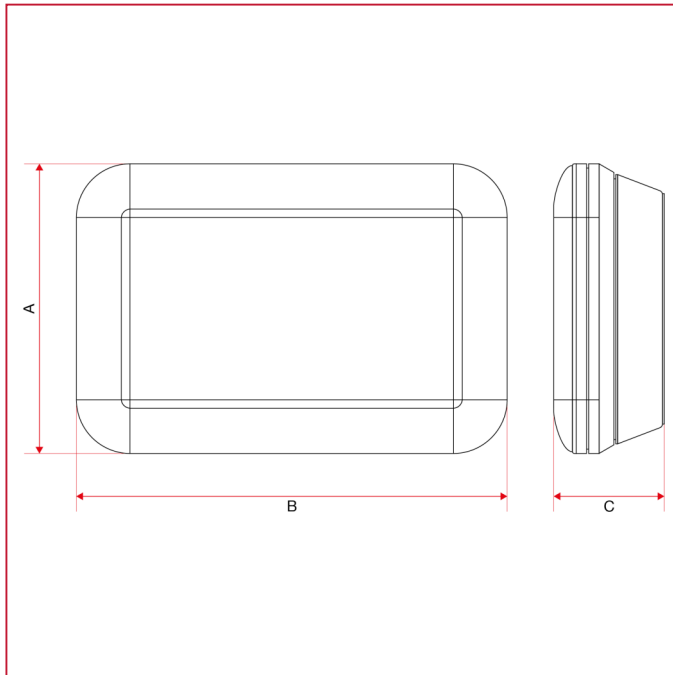

# THERMOSTATS AND CHRONOTHERMOSTATS

**950ST** Digital electronic room chronothermostat, touch screen

## OVERALL DIMENSIONS

A	83,5
B	123,5
C	31