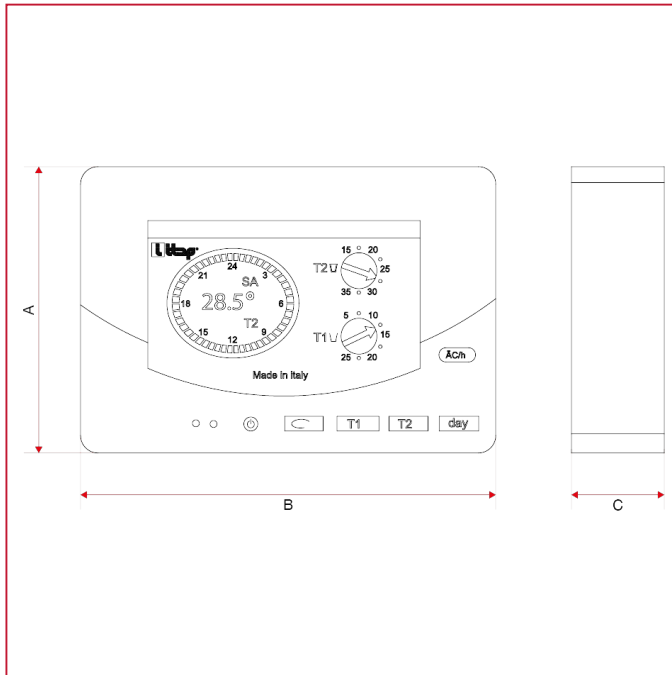

THERMOSTATS AND CHRONOTHERMOSTATS

950C Digital electronic room chronothermostat

OVERALL DIMENSIONS

A	82
B	119
C	26,6