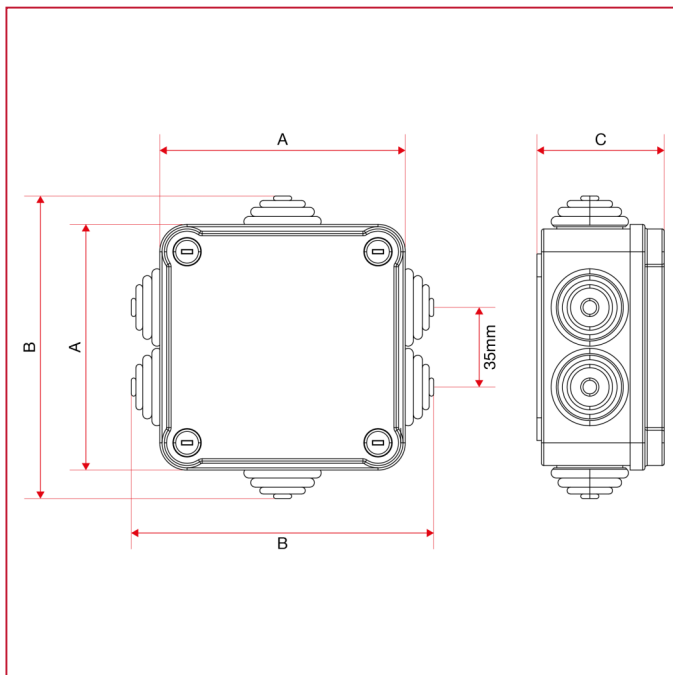

SET POINT REGULATING UNIT

949CEF Wiring case for pump connection

OVERALL DIMENSIONS

A	108
B	133
C	56