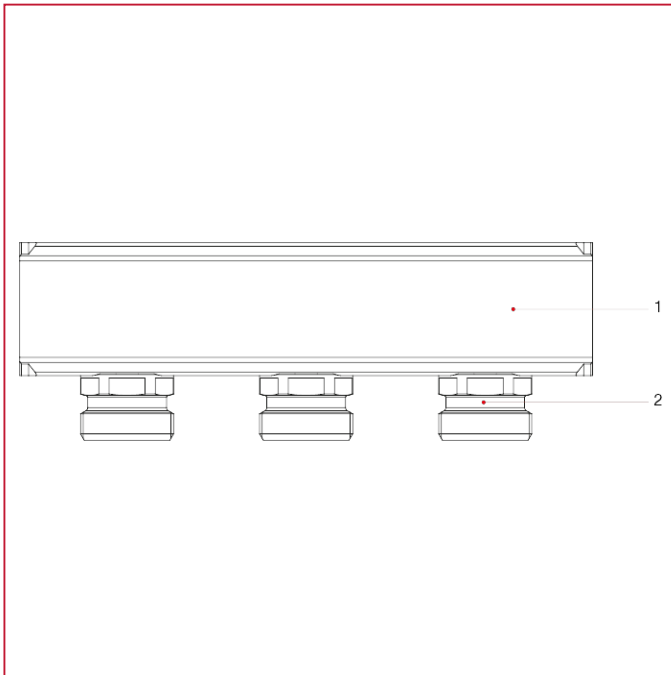

PRE-ASSEMBLED NICKEL-PLATED BRASS MANIFOLDS

945 Single manifold, with 3/4" Eurokonus outlets

MATERIALS

POS.	DESCRIPTION	N.	MATERIAL
1	Manifold	1	Brass CW603N M-S
2	Male/male adapter	2-13	Brass CW614N