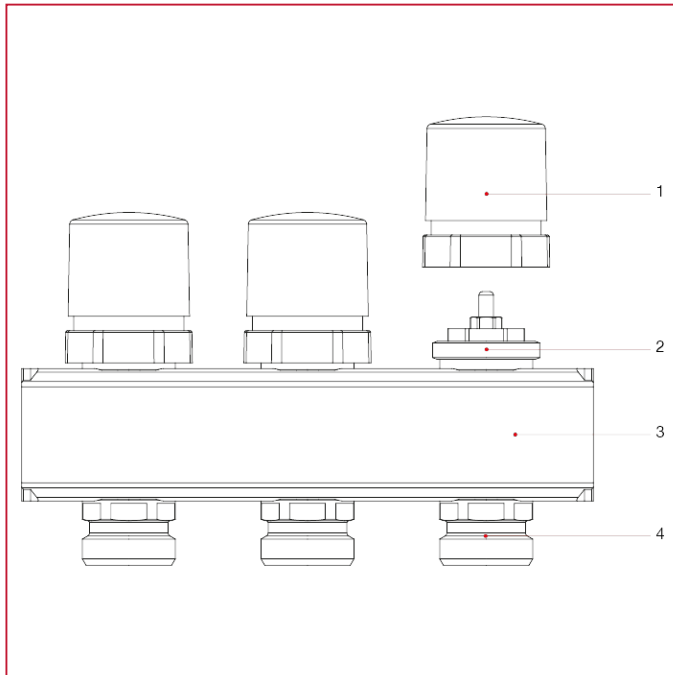

## PRE-ASSEMBLED NICKEL-PLATED BRASS MANIFOLDS

**935** Single manifold, with shut-off valves preset for electrothermal actuators - with handles

### MATERIALS

POS.	DESCRIPTION	N.	MATERIAL
1	Handwheel	2-13	ABS
2	Control spindle	2-13	Ottone CW614N
3	Manifold	1	Brass CW603N M-S
4	Male/male adapter	2-13	Brass CW614N