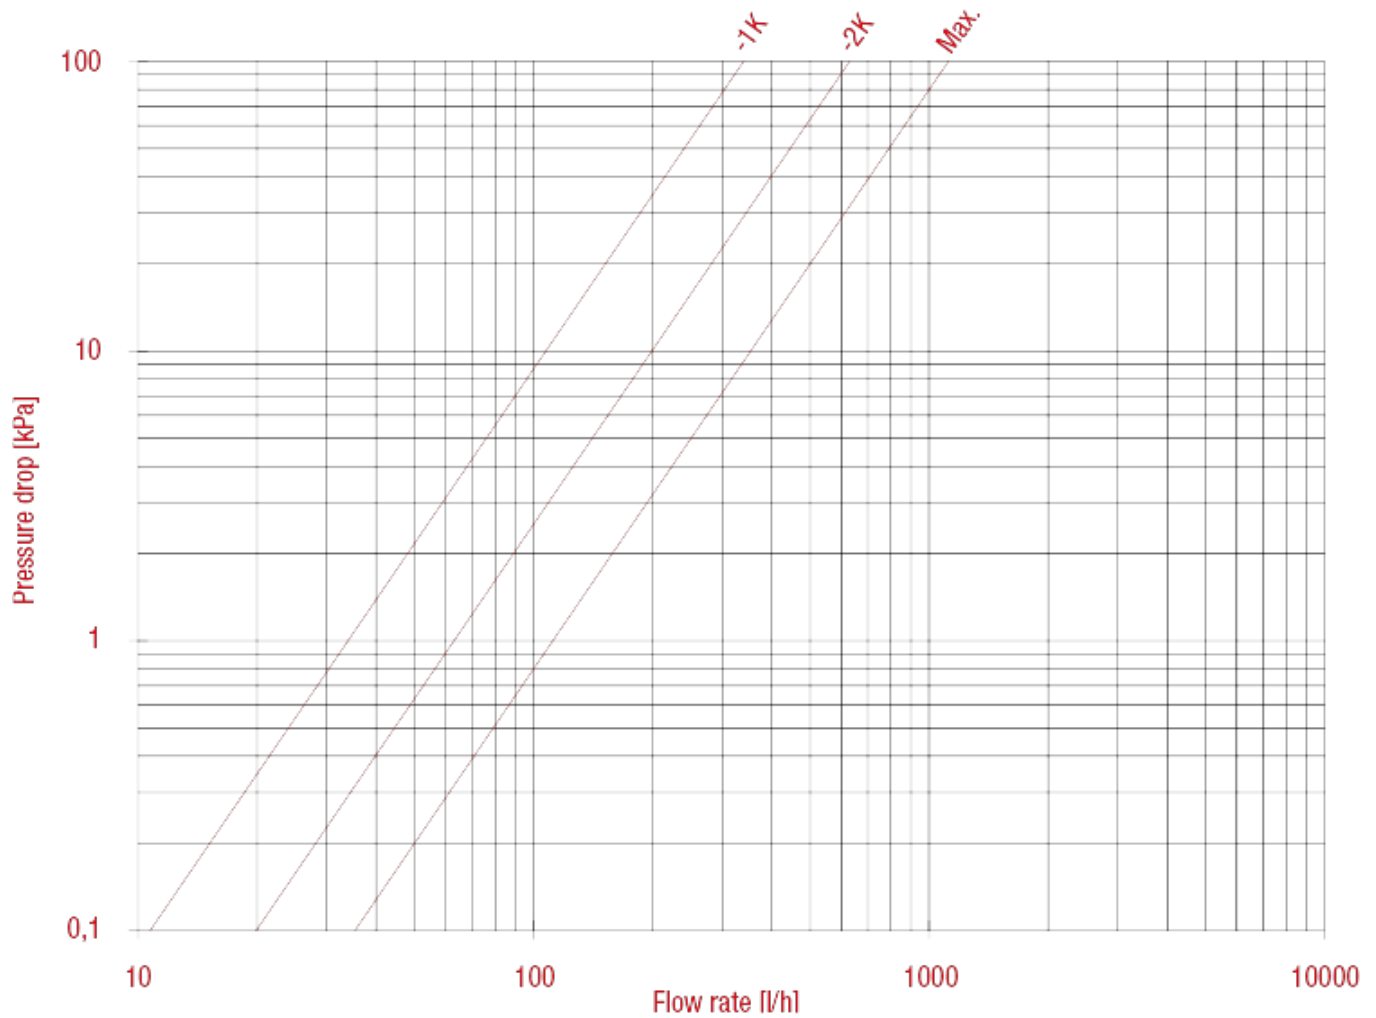

# CONVERTIBLE VALVES AND LOCKSHIELDS

**895V** Straight convertible valve with handle, male thread

LOSS DIAGRAM (With water) size 3/8"

	3/8"	1/2"
KV	1K:0,34;2K:0,63;MAX:1,12	1K:0,34;2K:0,63;MAX:1,32

## LOSS DIAGRAM (With water) size 1/2"

KV	3/8"	1/2"
	1K:0,34;2K:0,63;MAX:1,12	1K:0,34;2K:0,63;MAX:1,32