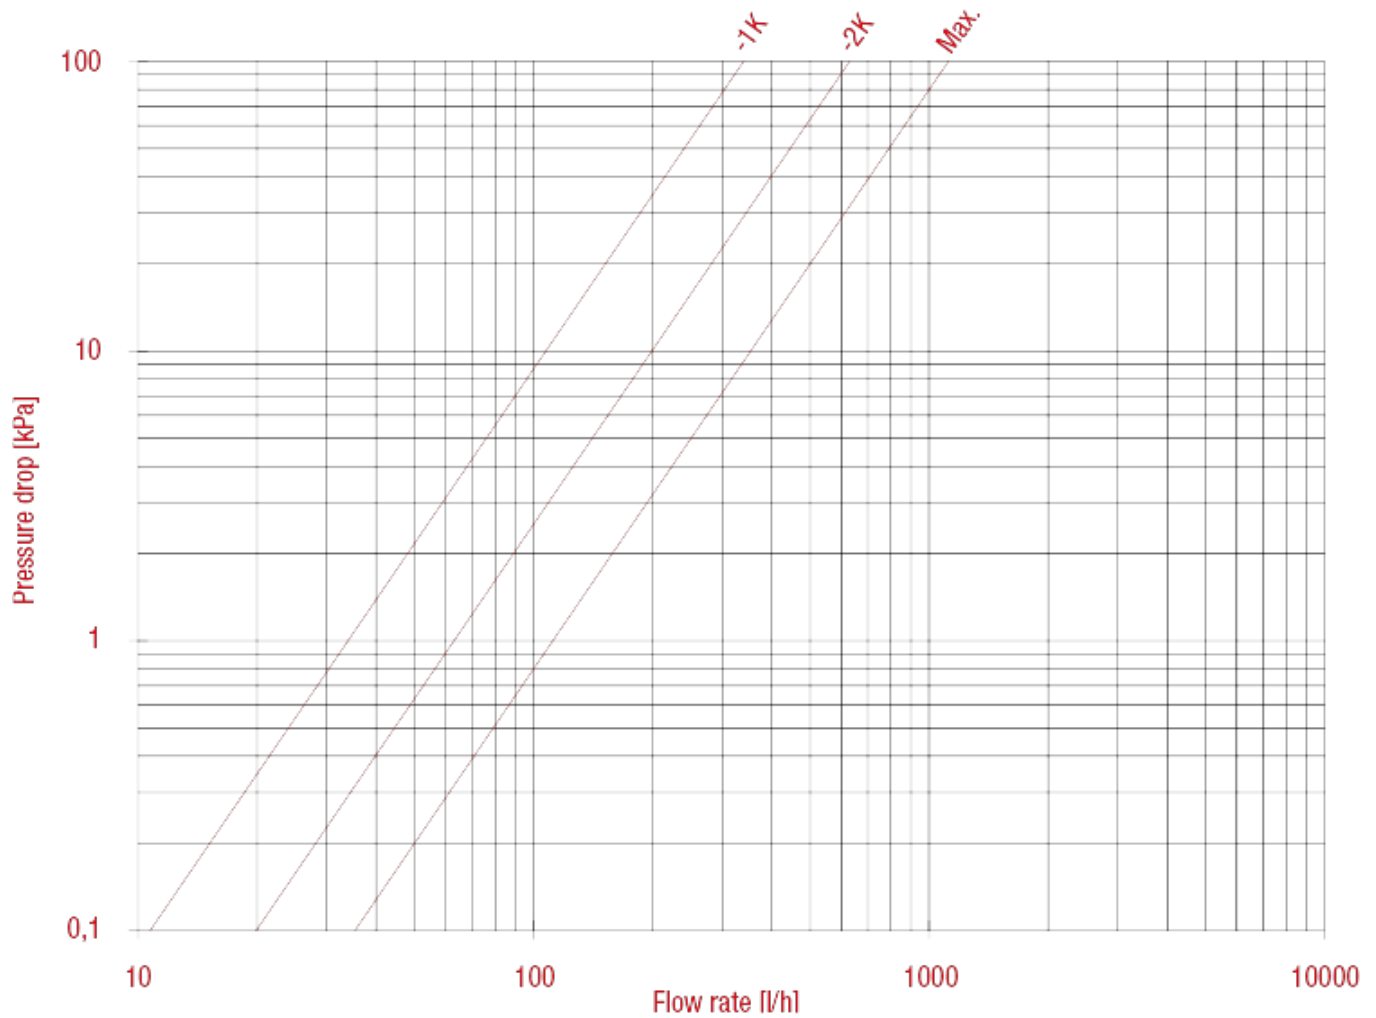

CONVERTIBLE VALVES AND LOCKSHIELDS

894V Straight convertible valve with handle, female thread

LOSS DIAGRAM (With water) size 3/8"

	3/8"	1/2"
KV	1K:0,34;2K:0,63;MAX:1,12	1K:0,34;2K:0,63;MAX:1,32

CONVERTIBLE VALVES AND LOCKSHIELDS

LOSS DIAGRAM (With water) size 1/2"

KV	3/8"	1/2"
	1K:0,34;2K:0,63;MAX:1,12	1K:0,34;2K:0,63;MAX:1,32