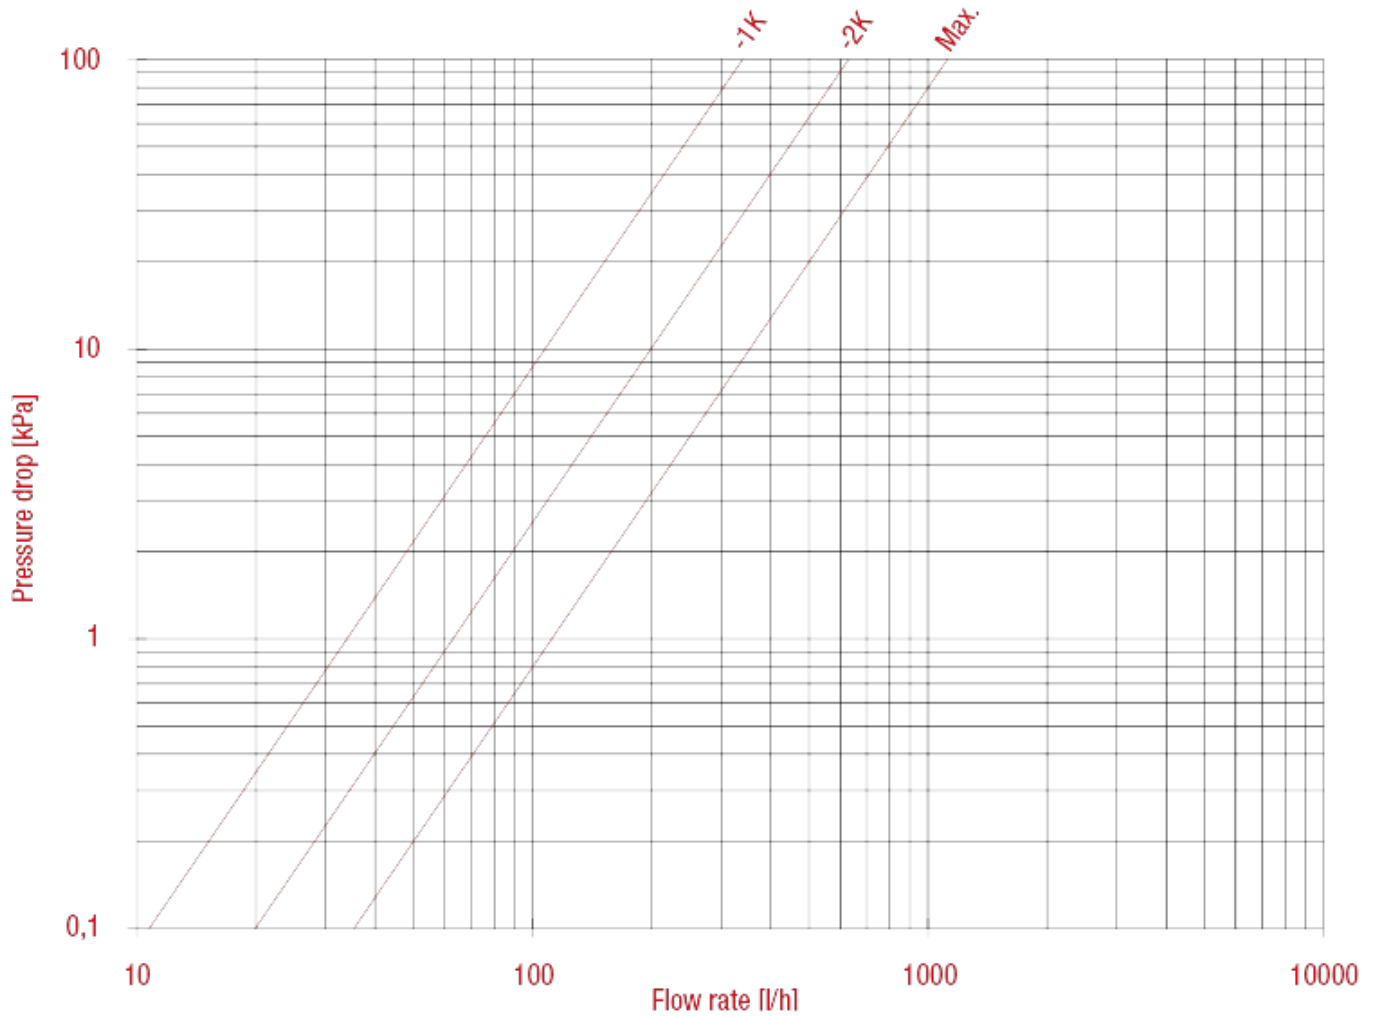

CONVERTIBLE VALVES AND LOCKSHIELDS

894V Straight convertible valve with handle, female thread

LOSS DIAGRAM (With water) size 3/8"

	3/8"	1/2"
KV	1K:0,34;2K:0,63;MAX:1,12	1K:0,34;2K:0,63;MAX:1,32

CONVERTIBLE VALVES AND LOCKSHIELDS

LOSS DIAGRAM (With water) size 1/2"

KV	3/8"	1/2"
	1K:0,34;2K:0,63;MAX:1,12	1K:0,34;2K:0,63;MAX:1,32