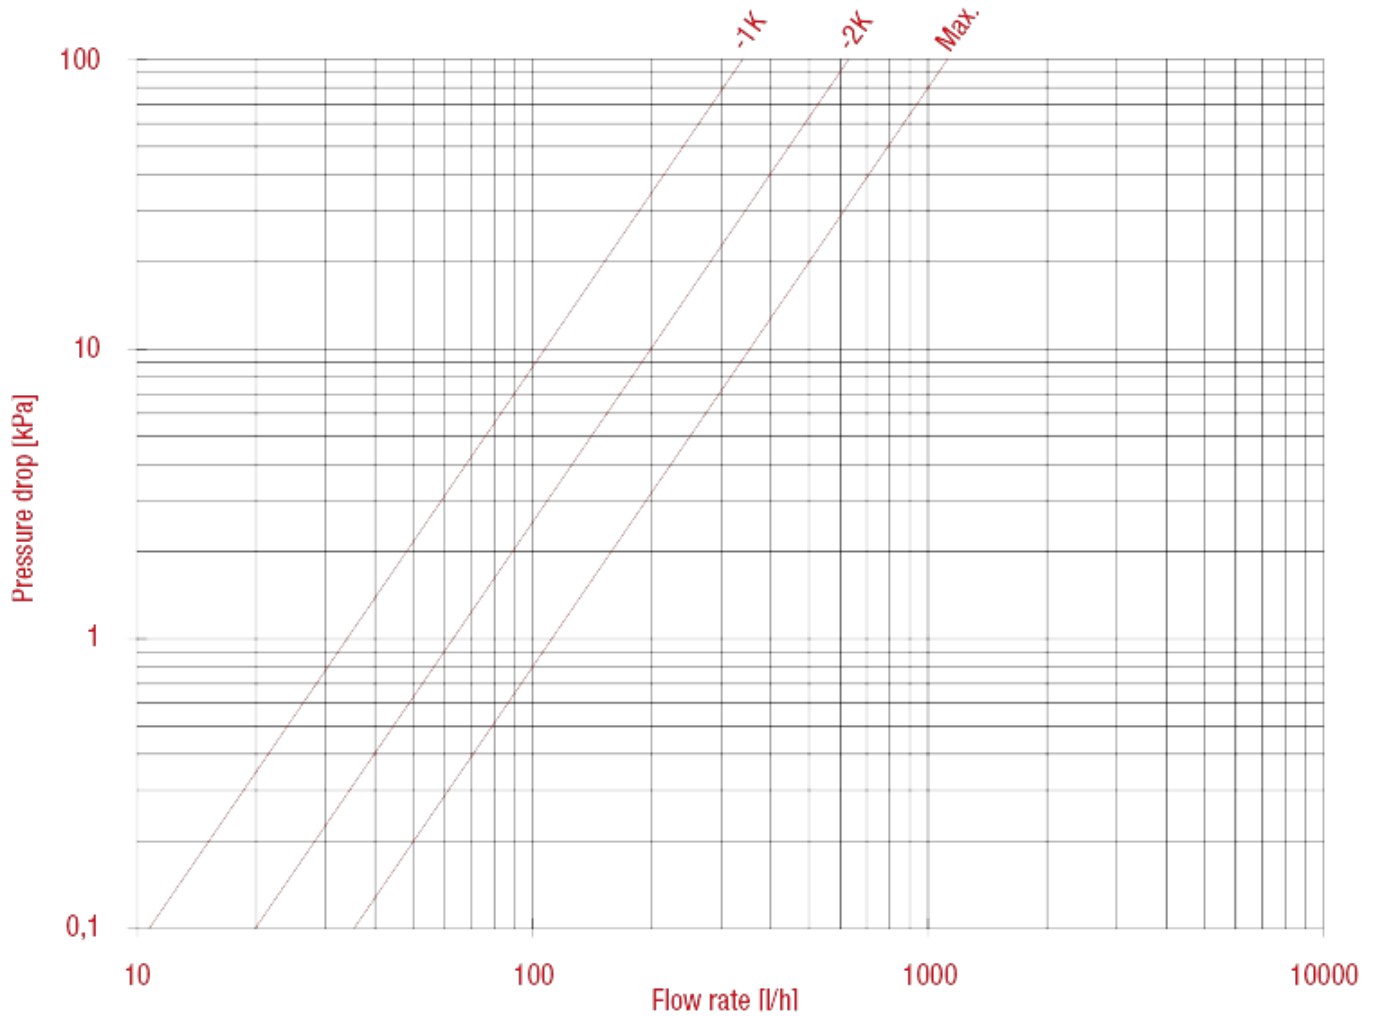

CONVERTIBLE VALVES AND LOCKSHIELDS

894C Straight convertible valve with cap, female thread

LOSS DIAGRAM (With water) size 3/8"

| | 3/8" | 1/2" |
|----|--------------------------|--------------------------|
| KV | 1K:0,34;2K:0,63;MAX:1,12 | 1K:0,34;2K:0,63;MAX:1,32 |

CONVERTIBLE VALVES AND LOCKSHIELDS

LOSS DIAGRAM (With water) size 1/2"

| KV | 3/8" | 1/2" |
|----|--------------------------|--------------------------|
| | 1K:0,34;2K:0,63;MAX:1,12 | 1K:0,34;2K:0,63;MAX:1,32 |