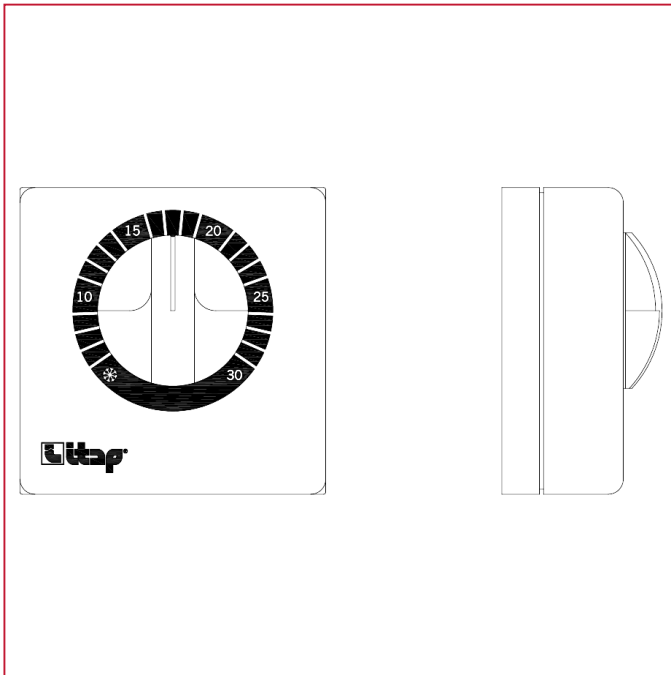

## 820 Mechanical room thermostat with simple switching

### MATERIALS

POS.	DESCRIPTION	N.	MATERIAL
1	Body	1	ABS
2	Base	1	Nylon