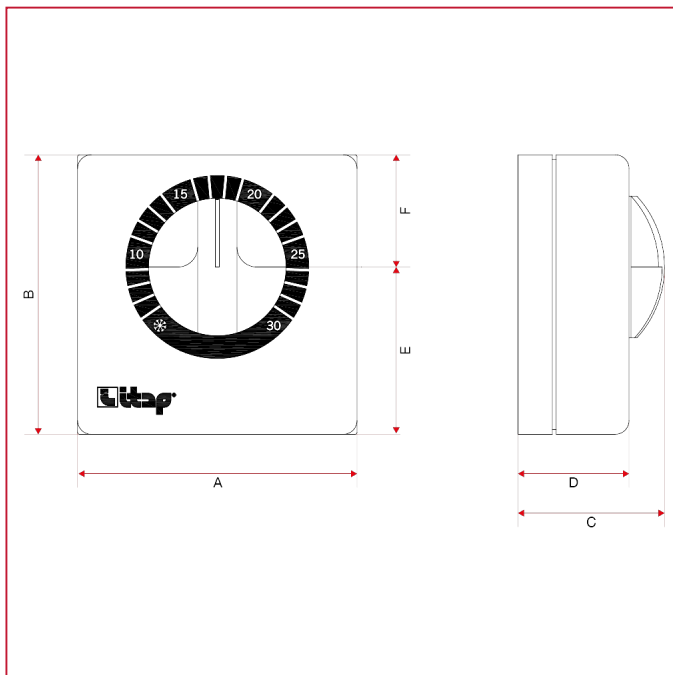

THERMOSTATS AND CHRONOTHERMOSTATS

820 Mechanical room thermostat with simple switching

OVERALL DIMENSIONS

A	71
B	71
C	37,5
D	28,4
E	42,5
F	28,5