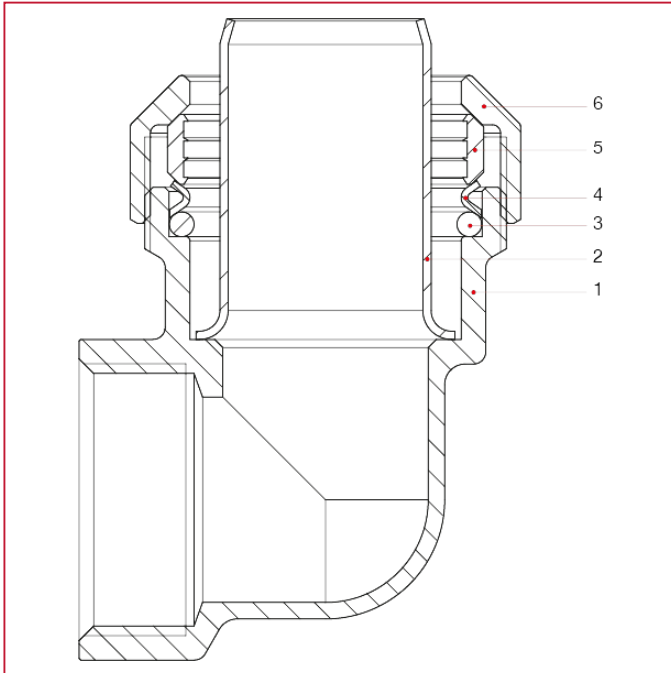

VX-N FITTINGS FOR POLYETHYLENE PIPES

745 Female elbow

MATERIALS

POS.	DESCRIPTION	N.	MATERIAL
1	Body	1	Brass CW617N
2	Liner	1	Stainless steel AISI 304
3	O-ring	1	NBR
4	O-Ring pushing washer	1	Stainless steel AISI 304
5	Fastening ring	1	Brass CW617N
6	Tightening nut	1	Brass CW617N