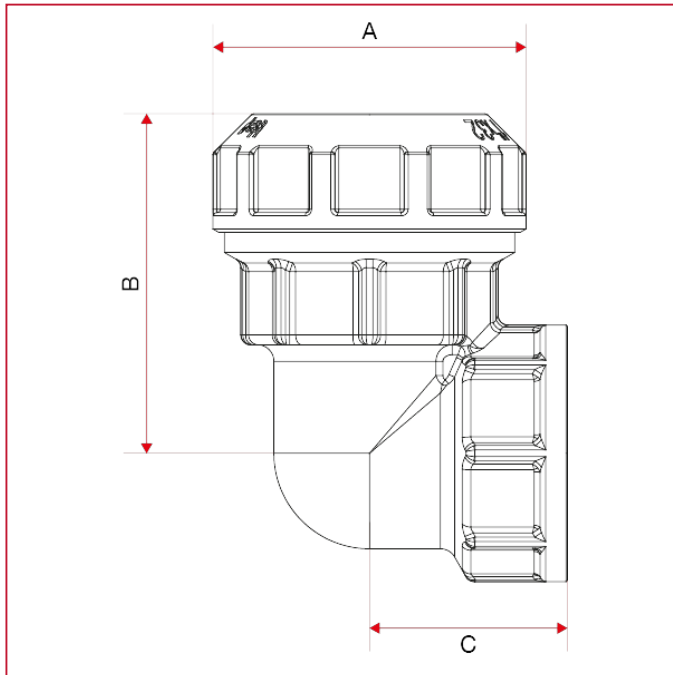

# VX-N FITTINGS FOR POLYETHYLENE PIPES

## 745 Female elbow

### OVERALL DIMENSIONS

	1/2"x20	3/4"x25	1"x32	1"1/4x40
A	32	38	47,5	58
B	35	41,5	51,5	59,5
C	22	26	30	37