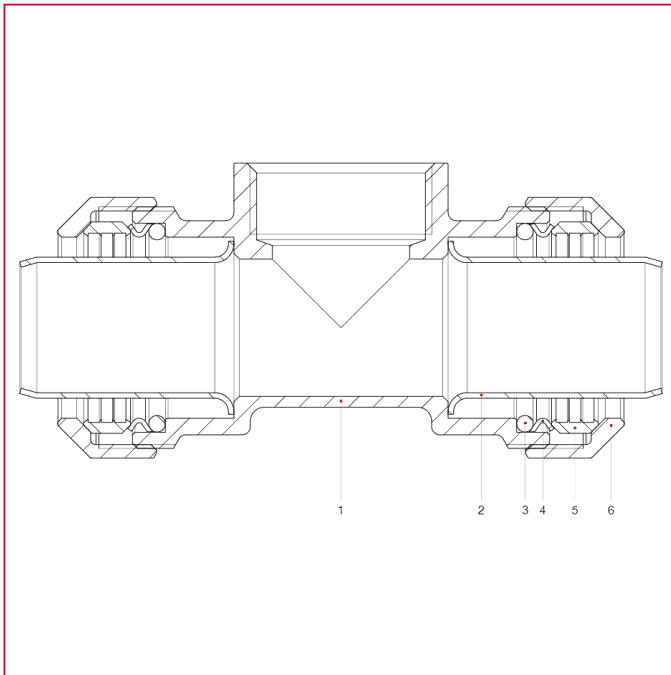

VX-N FITTINGS FOR POLYETHYLENE PIPES

735 Female branch T coupling

MATERIALS

POS.	DESCRIPTION	N.	MATERIAL
1	Body	1	Brass CW617N
2	Liner	2	Stainless steel AISI 304
3	O-ring	2	NBR
4	O-Ring pushing washer	2	Stainless steel AISI 304
5	Fastening ring	2	Brass CW617N
6	Tightening nut	2	Brass CW617N