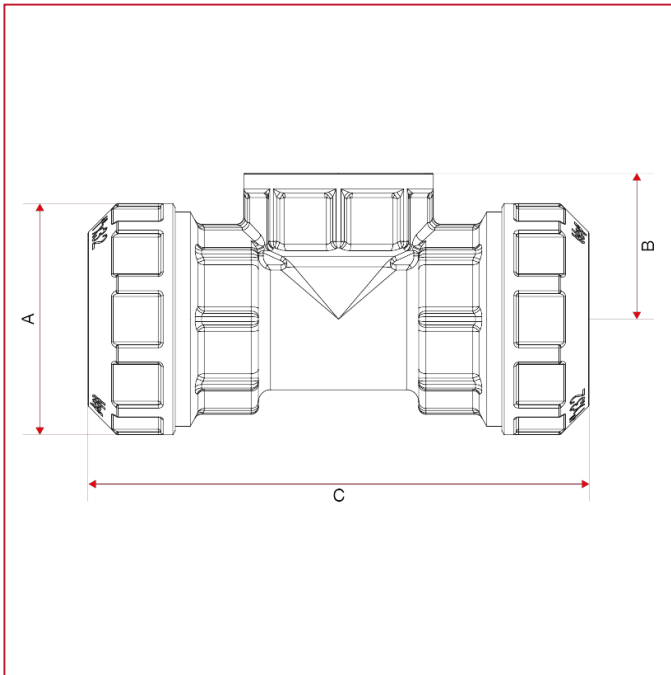

VX-N FITTINGS FOR POLYETHYLENE PIPES

735 Female branch T coupling

OVERALL DIMENSIONS

	1/2"x20	3/4"x25	1"x32	1"1/4x40
A	32	38	47,5	58
B	22	26	30	37
C	70,5	83	103	119