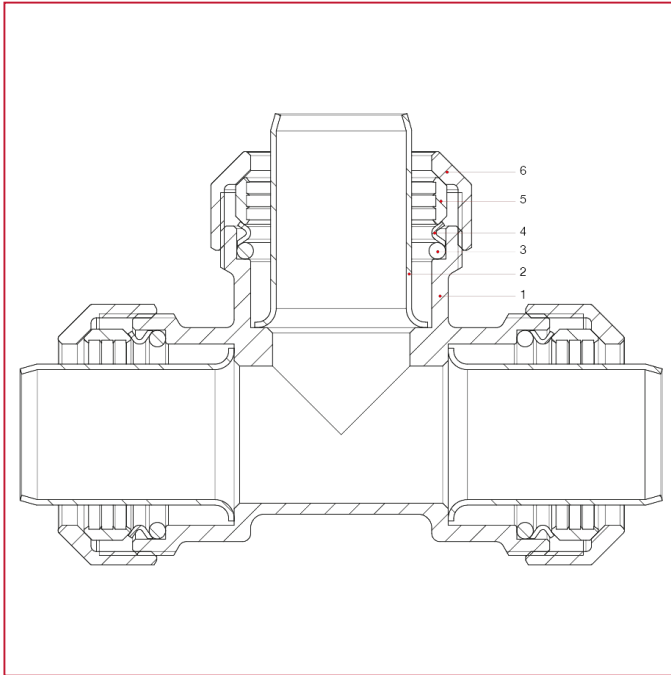

VX-N FITTINGS FOR POLYETHYLENE PIPES

730 Equal T coupling

MATERIALS

POS.	DESCRIPTION	N.	MATERIAL
1	Body	1	Brass CW617N
2	Liner	3	Stainless steel AISI 304
3	O-ring	3	NBR
4	O-Ring pushing washer	3	Stainless steel AISI 304
5	Fastening ring	3	Brass CW617N
6	Tightening nut	3	Brass CW617N