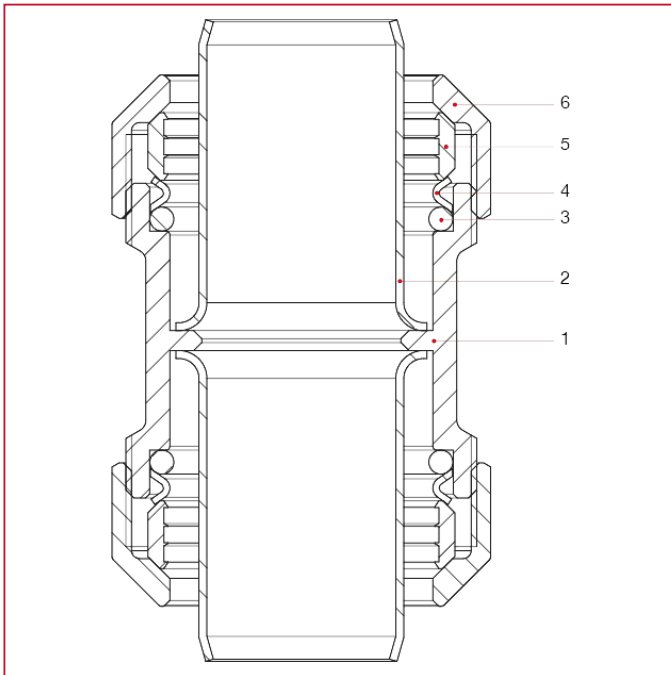

VX-N FITTINGS FOR POLYETHYLENE PIPES

720 Straight coupling

MATERIALS

POS.	DESCRIPTION	N.	MATERIAL
1	Body	1	Brass CW617N
2	Liner	2	Stainless steel AISI 304
3	O-ring	2	NBR
4	O-Ring pushing washer	2	Stainless steel AISI 304
5	Fastening ring	2	Brass CW617N
6	Tightening nut	2	Brass CW617N