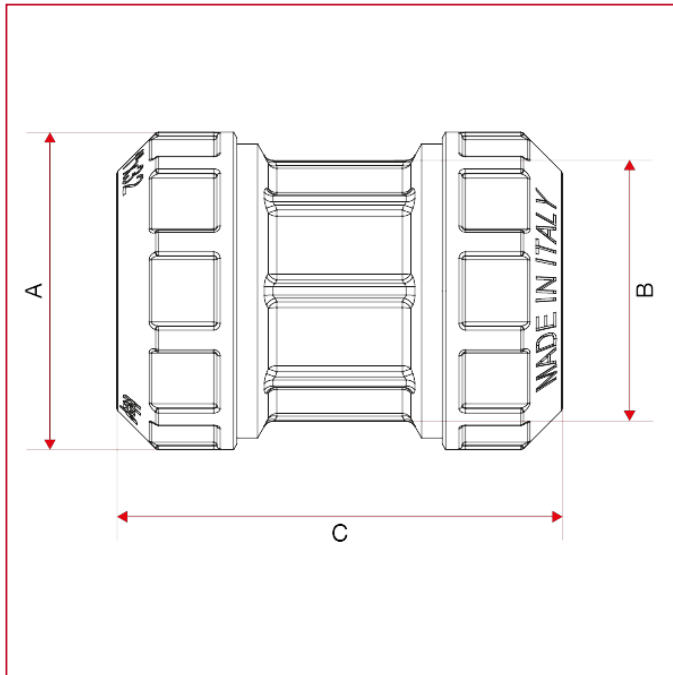

VX-N FITTINGS FOR POLYETHYLENE PIPES

720 Straight coupling

OVERALL DIMENSIONS

	20	25	32	40
A	32	38	47,5	58
B	26	32	39	48
C	46,5	55	67	75