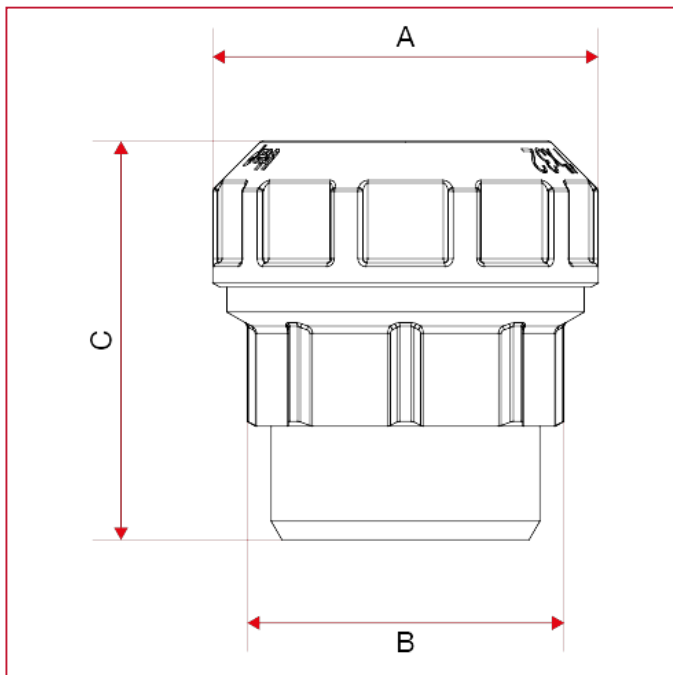

## VX-N FITTINGS FOR POLYETHYLENE PIPES

### 715 Straight male connector

#### OVERALL DIMENSIONS

	1/2"x20	3/4"x25	1"x32	1"1/4x40
A	32	38	47,5	58
B	26	32	39	48
C	38	41	49	56