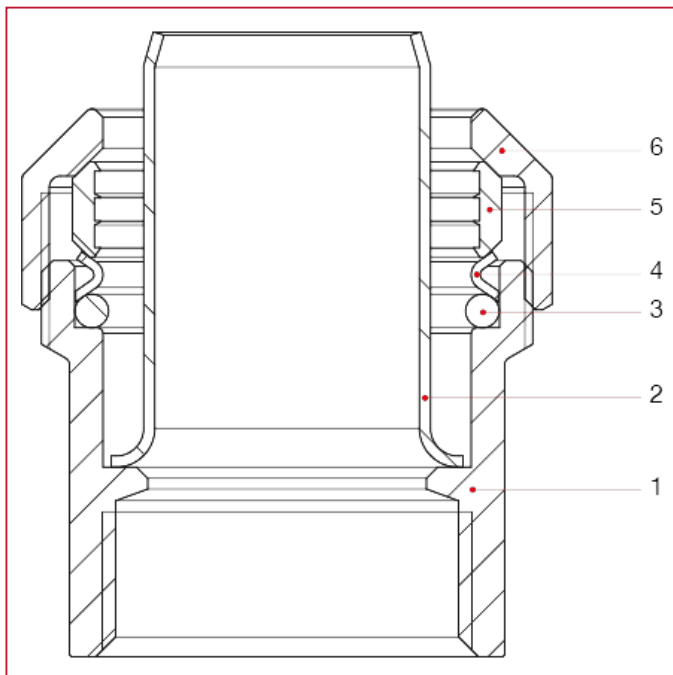

VX-N FITTINGS FOR POLYETHYLENE PIPES

710 Straight female connector

MATERIALS

POS.	DESCRIPTION	N.	MATERIAL
1	Body	1	Brass CW617N
2	Liner	1	Stainless steel AISI 304
3	O-ring	1	NBR
4	O-Ring pushing washer	1	Stainless steel AISI 304
5	Fastening ring	1	Brass CW617N
6	Tightening nut	1	Brass CW617N