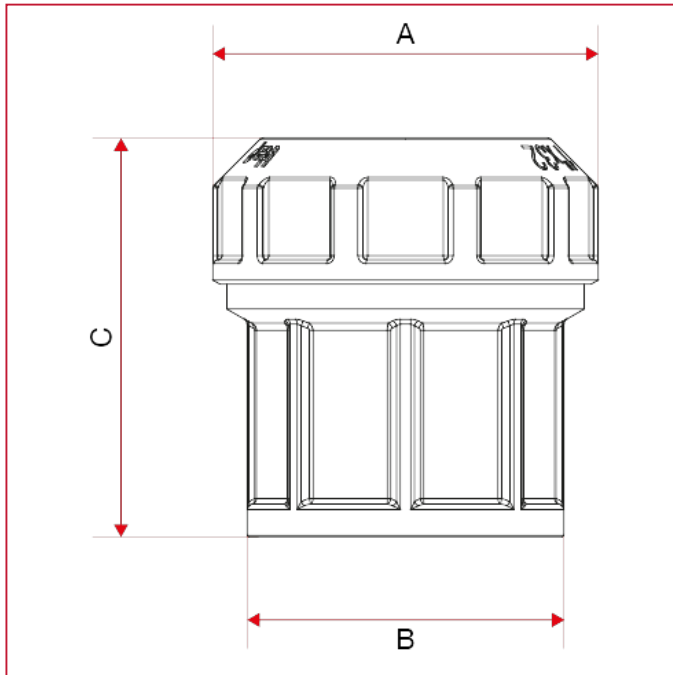

VX-N FITTINGS FOR POLYETHYLENE PIPES

710 Straight female connector

OVERALL DIMENSIONS

	1/2"x20	3/4"x25	1"x32	1"1/4x40
A	32	38	47,5	58
B	26	32	39	48
C	36,5	42,5	49	56