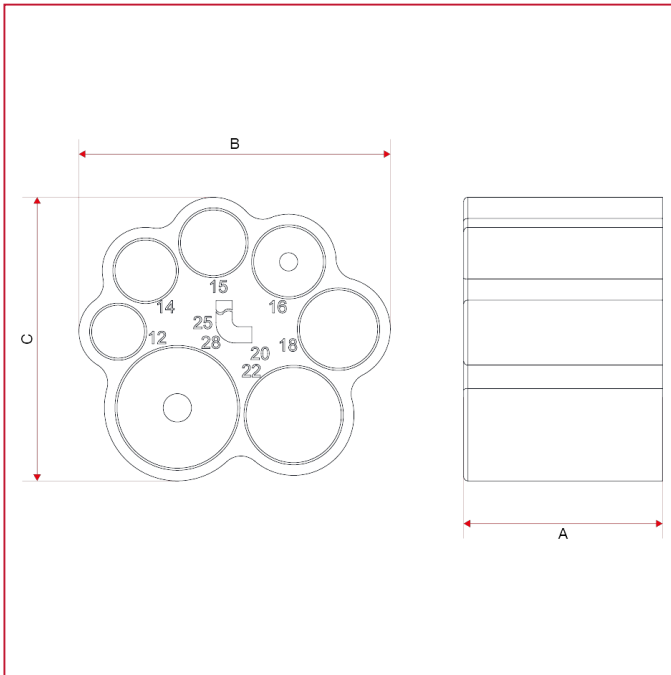

685 Depth gauge

OVERALL DIMENSIONS

A	47
B	74
C	37