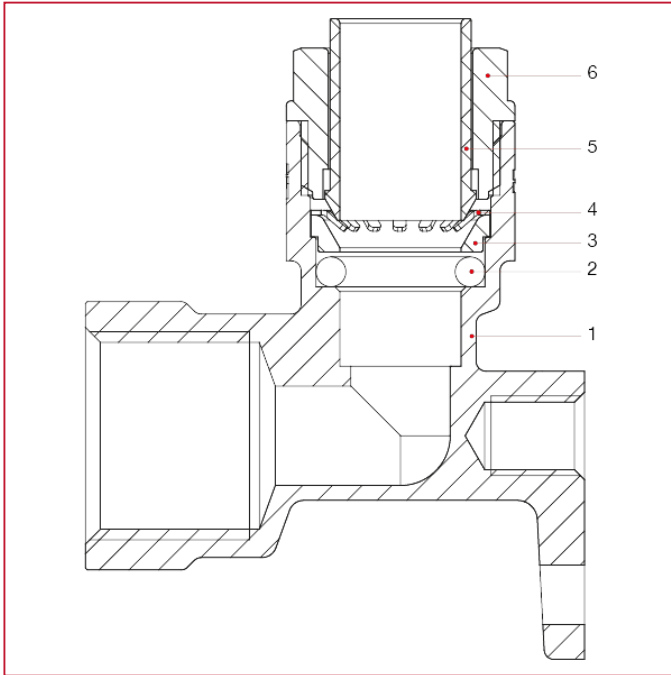

## 648 Backplate female elbow

### MATERIALS

POS.	DESCRIPTION	N.	MATERIAL
1	Body	1	Brass CW625N
2	O-ring	1	EPDM
3	Spacer	1	NIRETAN A EXL SC
4	Fastening ring	1	Stainless steel AISI 301
5	Release collar	1	GRIVORY GV-5H
6	End adapter	1	GRIVORY GV-5H