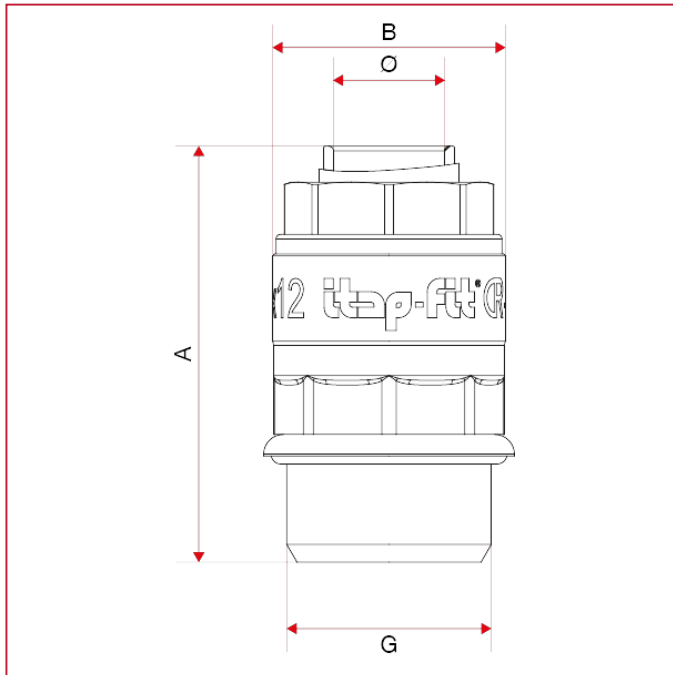

ITAP-FIT[®] FITTINGS

618 Nickel-plated straight male connector with an o-ring

OVERALL DIMENSIONS

	12x1/2"	14x1/2"	16x1/2"
A	42,4	43,4	45,5
B	23,7	25	27