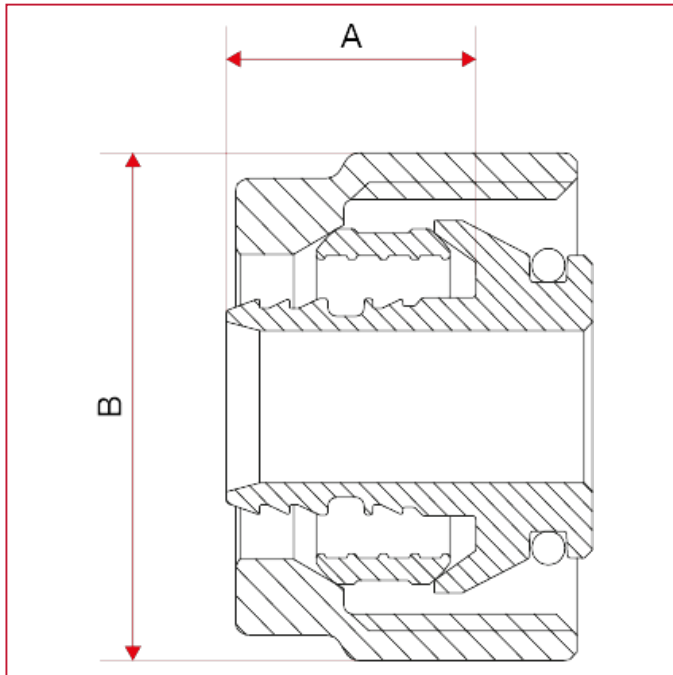

FITTINGS FOR MULTILAYER, PEX, POLYBUTYLENE AND COPPER PIPE

595P Nut and adapter for PEX pipe

OVERALL DIMENSIONS

595P available size with 3/4" nut EUROKONUS

	3/4" - 16X1,5	3/4" - 16X1,8	3/4" - 16X2	3/4"-17X 2	3/4" - 20X1,9	3/4" - 20X2
A	15	17,5	15	15	16,7	15
B	Es, Ch, 26	Es, Ch, 30	Es, Ch, 26	Es, Ch, 26	Es, Ch, 30	Es, Ch, 26