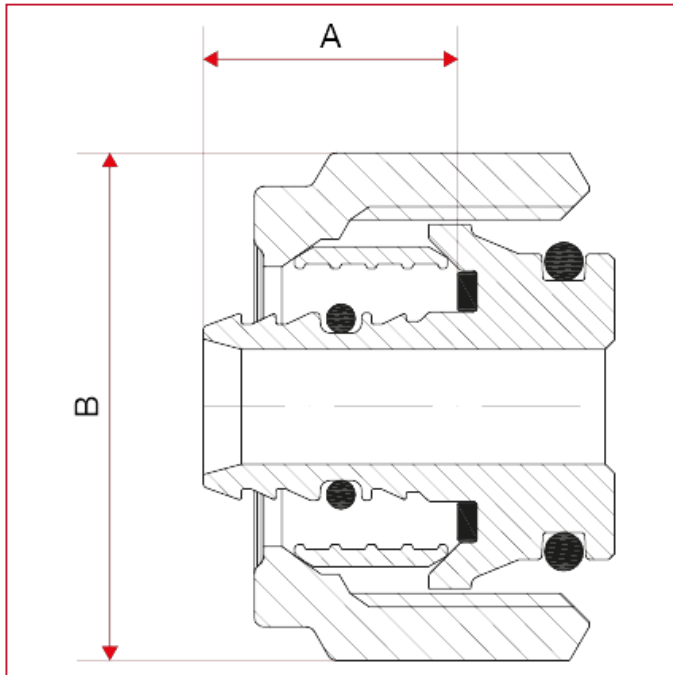

FITTINGS FOR MULTILAYER, PEX, POLYBUTYLENE AND COPPER PIPE

595M Nut and adapter for multilayer pipe

OVERALL DIMENSIONS

595M available size with 1/2" nut

	1/2"-14X 2	1/2"-16X 2	1/2"-16X 2,25
A	13,3	13	13
B	Es, Ch, 24	Es, Ch, 24	Es, Ch, 24

595M available size with 3/4" nut EUROKONUS

	3/4"-16X 2	3/4"-18X 2	3/4"-20X 2
A	14	14	14
B	Es, Ch, 26	Es, Ch, 26	Es, Ch, 26