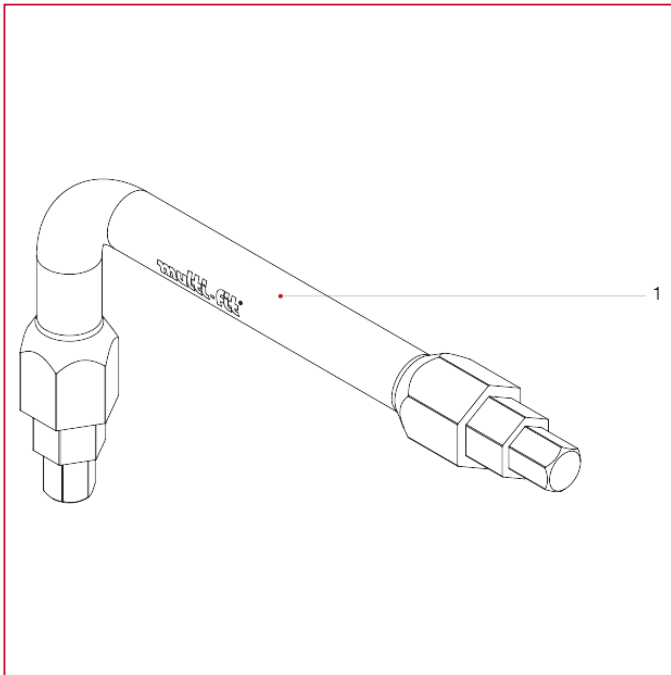

FITTINGS FOR MULTILAYER, PEX, POLYBUTYLENE AND COPPER PIPE

570 Connecting/disconnecting tool

MATERIALS

POS.	DESCRIPTION	N.	MATERIAL
1	Spanner	1	C40