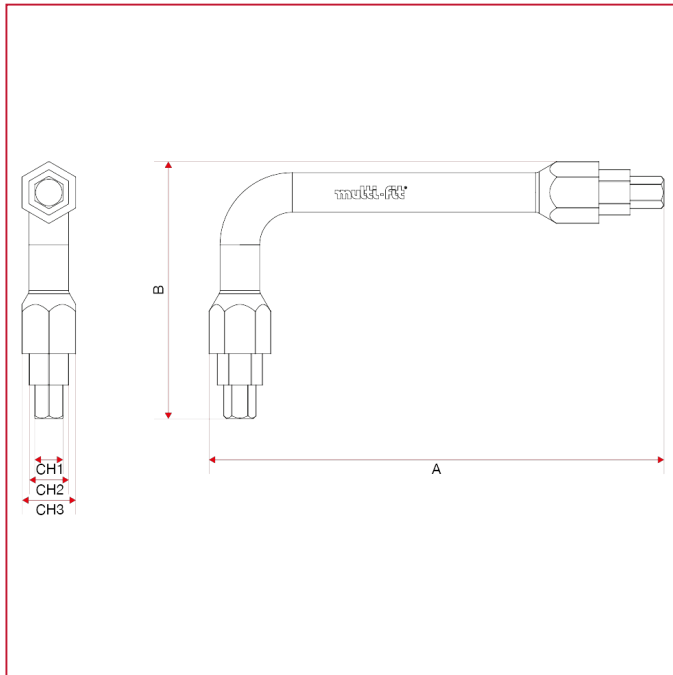

# FITTINGS FOR MULTILAYER, PEX, POLYBUTYLENE AND COPPER PIPE

## 570 Connecting/disconnecting tool

### OVERALL DIMENSIONS

A	168
B	92
CH	CH1:10;C H2:14;CH 3:19