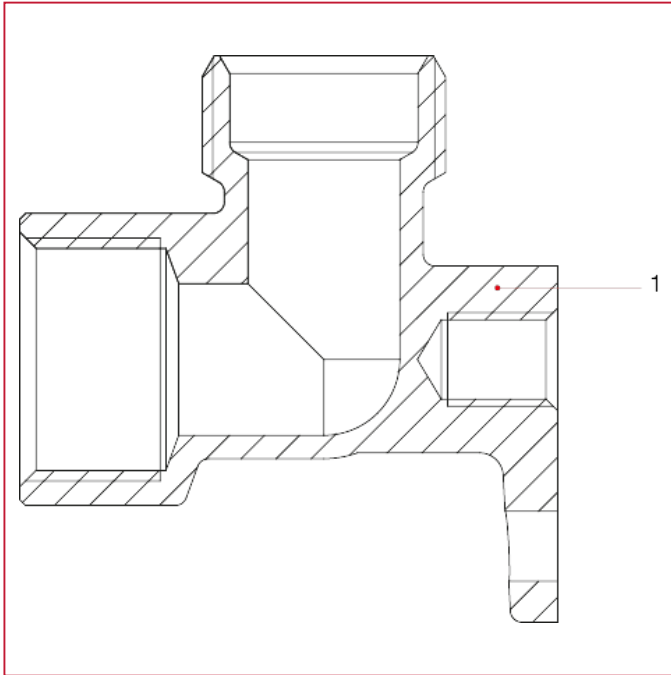

FITTINGS FOR MULTILAYER, PEX, POLYBUTYLENE AND COPPER PIPE

548 Backplate female elbow

MATERIALS

POS.	DESCRIPTION	N.	MATERIAL
1	Fitting	1	Nickel-plated brass CW617N