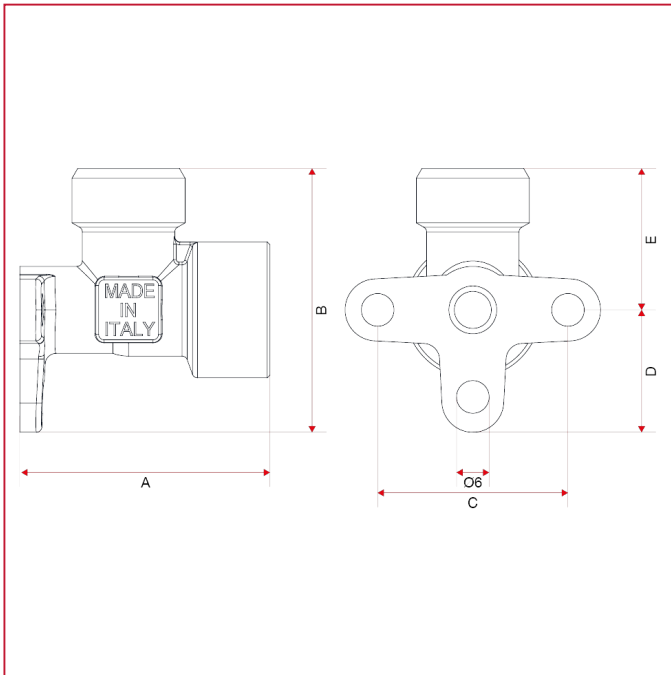

FITTINGS FOR MULTILAYER, PEX, POLYBUTYLENE AND COPPER PIPE

548 Backplate female elbow

OVERALL DIMENSIONS

548 available sizes: 1/2"x1/2", 3/4"x3/4" eurokonus

	1/2"	3/4"
A	46	54
B	25	31
C	35	40
D	16	19
E	26	32
Kg/cm ² bar	20	20
LBS - psi	290	290