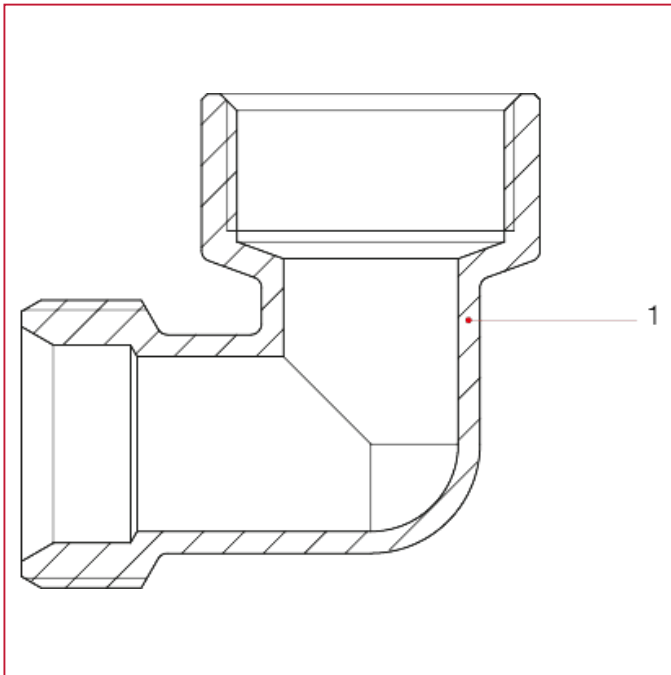

## FITTINGS FOR MULTILAYER, PEX, POLYBUTYLENE AND COPPER PIPE

### 545 Female elbow

#### MATERIALS

POS.	DESCRIPTION	N.	MATERIAL
1	Fitting	1	Nickel-plated brass CW617N