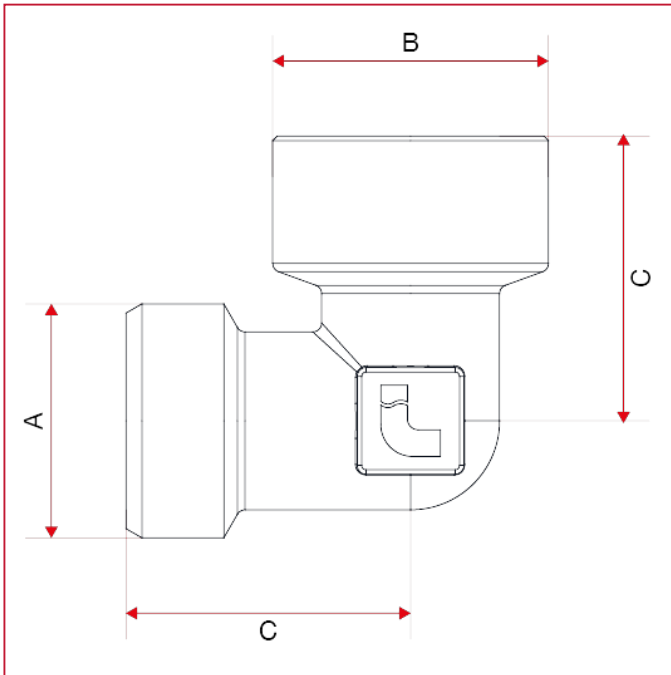

# FITTINGS FOR MULTILAYER, PEX, POLYBUTYLENE AND COPPER PIPE

## 545 Female elbow

### OVERALL DIMENSIONS

545 available sizes: 1/2"x1/2", 1/2"Mx3/4"F, 3/4"x3/4" eurokonus

	1/2"x1/2"	1/2"x3/4"	3/4"x3/4"
A	1/2	1/2	3/4
B	25	31	31
C	26	30	32
Kg/cm <sup>2</sup> bar	20	20	20
LBS - psi	290	290	290