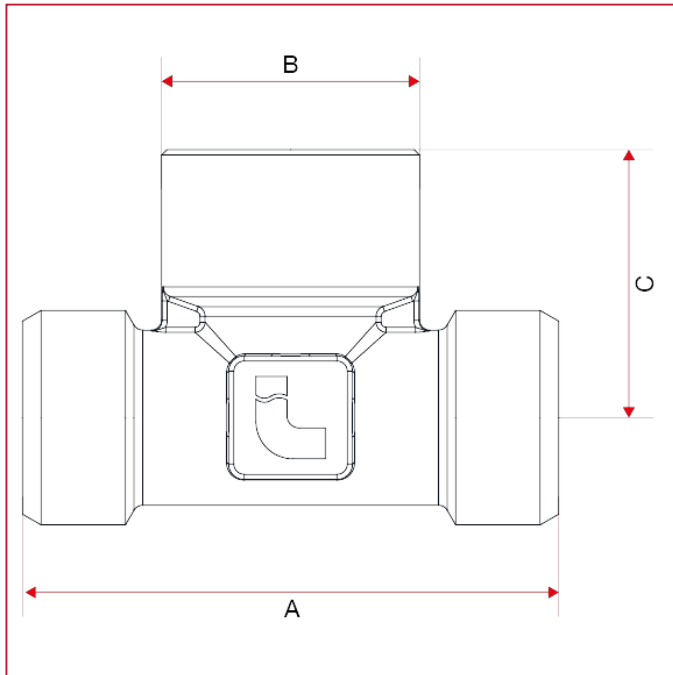

FITTINGS FOR MULTILAYER, PEX, POLYBUTYLENE AND COPPER PIPE

535 Female branch T coupling

OVERALL DIMENSIONS

535 available sizes: 1/2"x1/2"x1/2", 3/4"x3/4"x3/4" eurokonus

	1/2"	3/4"
A	52	64
B	26	31
C	25	32
Kg/cm ² bar	20	20
LBS - psi	290	290