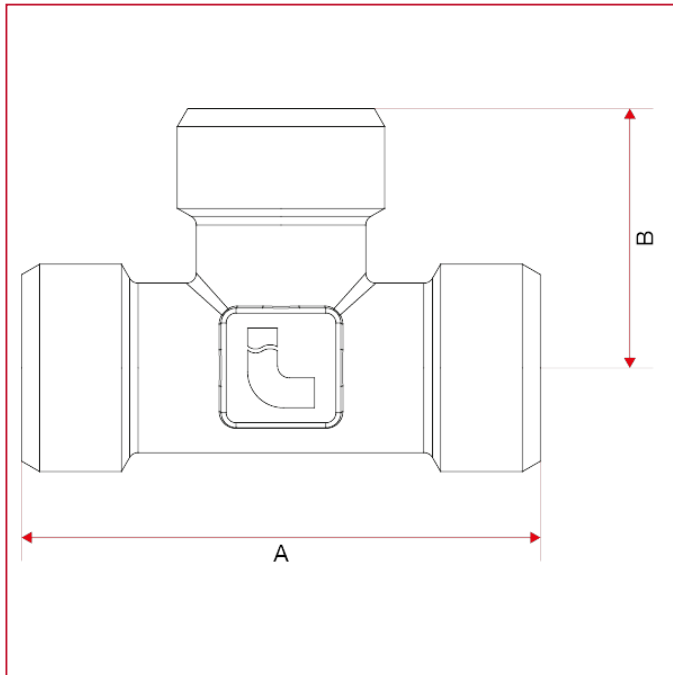

FITTINGS FOR MULTILAYER, PEX, POLYBUTYLENE AND COPPER PIPE

530 Equal T coupling

OVERALL DIMENSIONS

530 available sizes: 1/2"x1/2"x1/2", 3/4"x3/4"x3/4" eurokonus, 1"x1"x1"

	1/2"	3/4"	1"
A	52	64	68
B	26	32	34
Kg/cm ² bar	20	20	20
LBS - psi	290	290	290