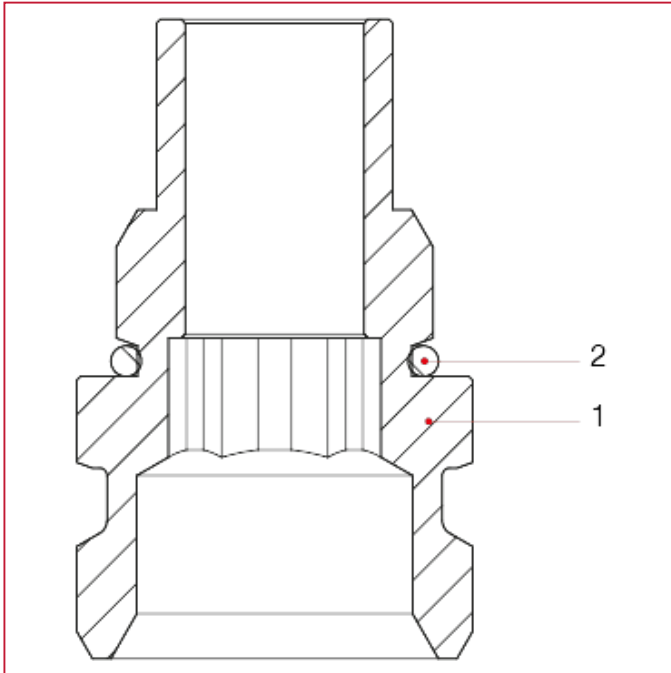

FITTINGS FOR MULTILAYER, PEX, POLYBUTYLENE AND COPPER PIPE

519N Male/male adapter - 1"1/4 manifolds

MATERIALS

POS.	DESCRIPTION	N.	MATERIAL
1	Fitting	1	Nickel-plated brass CW614N
2	O-ring	1	EPDM