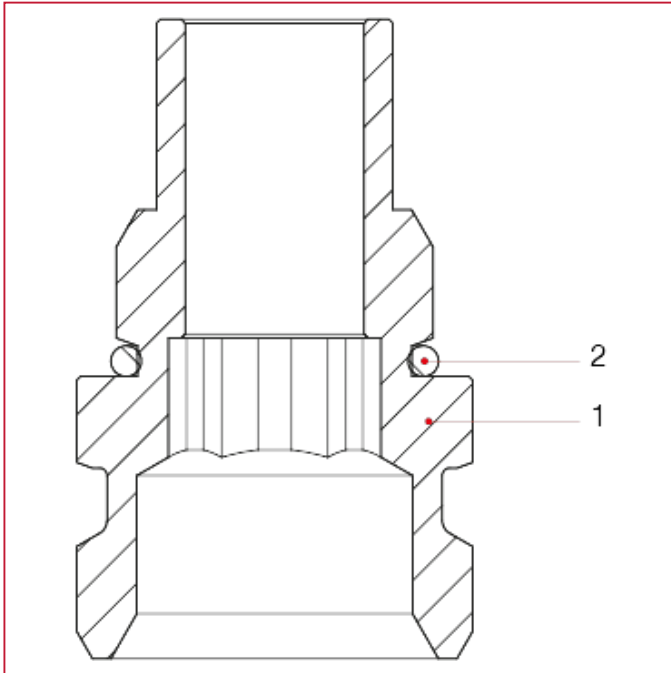

## FITTINGS FOR MULTILAYER, PEX, POLYBUTYLENE AND COPPER PIPE

### 519N Male/male adapter - 1"1/4 manifolds

#### MATERIALS

POS.	DESCRIPTION	N.	MATERIAL
1	Fitting	1	Nickel-plated brass CW614N
2	O-ring	1	EPDM