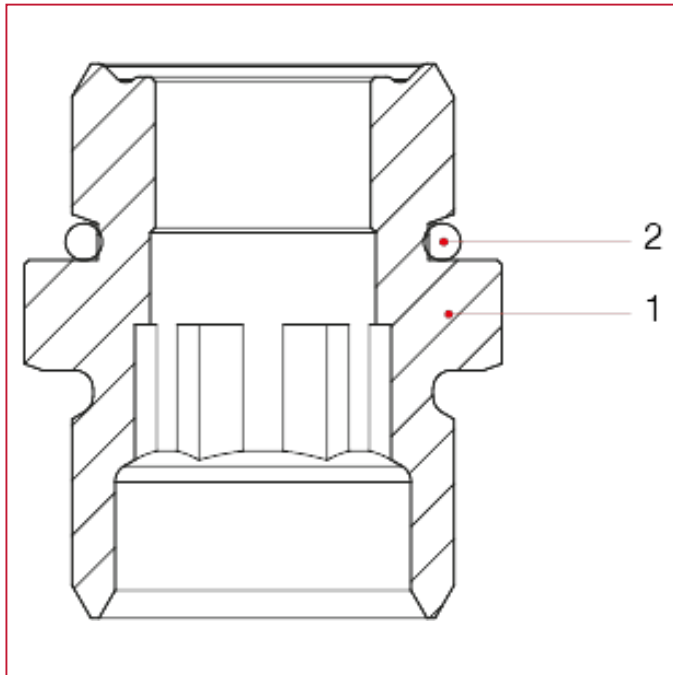

## FITTINGS FOR MULTILAYER, PEX, POLYBUTYLENE AND COPPER PIPE

### 518N Male/male adapter - 1" manifolds

#### MATERIALS

| POS. | DESCRIPTION | N. | MATERIAL                   |
|------|-------------|----|----------------------------|
| 1    | Fitting     | 1  | Nickel-plated brass CW614N |
| 2    | O-ring      | 1  | EPDM                       |