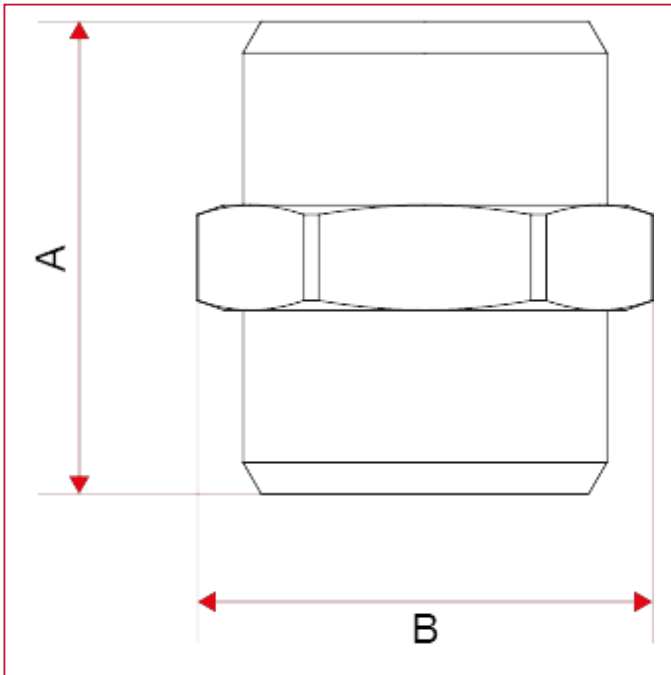

## FITTINGS FOR MULTILAYER, PEX, POLYBUTYLENE AND COPPER PIPE

### 515 Straight male connector

#### OVERALL DIMENSIONS

515 available sizes: 1/2"x1/2", 1/2"x3/4" eurokonus, 3/4"x3/4" eurokonus, 1"x1"

	1/2"x1/2"	1/2"x3/4"	3/4"x3/4"	1" x 1"
A	27	30	32	37
B	26	29	29	37
Kg/cm <sup>2</sup> bar	20	20	20	20
LBS - psi	290	290	290	290