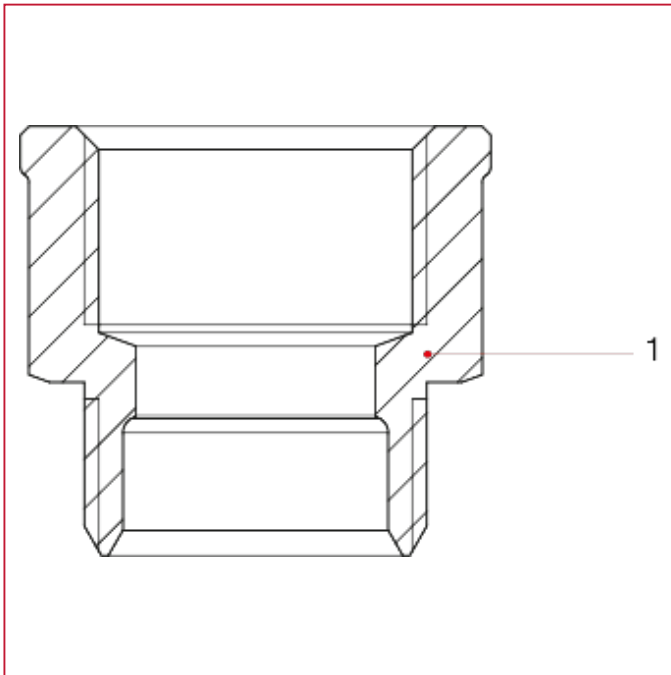

FITTINGS FOR MULTILAYER, PEX, POLYBUTYLENE AND COPPER PIPE

509 Straight female connector

MATERIALS

| POS. | DESCRIPTION | N. | MATERIAL |
|------|-------------|----|----------------------------|
| 1 | Fitting | 1 | Nickel-plated brass CW617N |